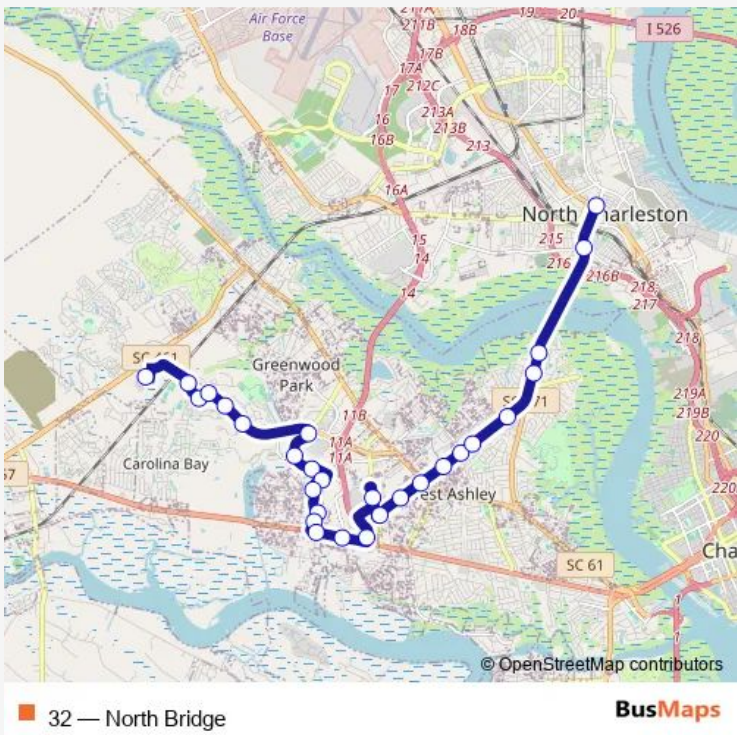

**Bus 32 North Bridge**

[Go to website](#)

**Direction**  
 N. Charleston Superstop on Cosgrove Ave — Bees Ferry Rd Walmart  
 30 stops  
[Open route schedule](#)

- N. Charleston Superstop on Cosgrove Ave
- Cosgrove Ave / Lenape St
- Cosgrove Ave / Mott Ave
- Sam Rittenberg Blvd / Durham Pl
- Sam Rittenberg Blvd / Gamecock Ave
- Sam Rittenberg Blvd / Amberly Rd
- Sam Rittenberg Blvd / Dickens St
- Sam Rittenberg Blvd / Downing St
- Sam Rittenberg Blvd / Ashley Hall Rd
- Sam Rittenberg Blvd / N. Woodmere Dr
- Sam Rittenberg Blvd / Ashley River Rd
- 1890 Sam Rittenberg Blvd
- 1916 Sam Rittenberg Blvd
- Sam Rittenberg Blvd / Orleans Rd
- Citadel Mall
- Skylark Dr / Savannah Hwy
- Savannah Hwy / Ashley Town Center Rd
- Savannah Hwy / Parkdale Dr
- Savage Rd / Etiwan Ave
- Castlewood Dr / Savage Rd
- Castlewood Blvd / Sir Scott Pl

**Route schedule**  
 N. Charleston Superstop on Cosgrove Ave — Bees Ferry Rd Walmart

Monday	06:00-20:00
Tuesday	06:00-20:00
Wednesday	06:00-20:00
Thursday	06:00-20:00
Friday	06:00-20:00
Saturday	07:00-20:00
Sunday	08:50-18:50

**Route info**  
 Direction: N. Charleston Superstop on Cosgrove Ave  
 Stops: 30  
 Trip Duration: 0 hour 45 min

Savage Rd / Castlewood Blvd

2295 Henry Tecklenburg Dr

Henry Tecklenburg Dr / Watchtower Ln

## Route info

Direction: Bees Ferry Rd Walmart

Stops: 28

Trip Duration: 0 hour 50 min

1137 Sam Rittenberg Blvd

Sam Rittenburg Blvd / Poston Rd

Cosgrove Ave / Mott Ave

N. Charleston Superstop on Cosgrove Ave