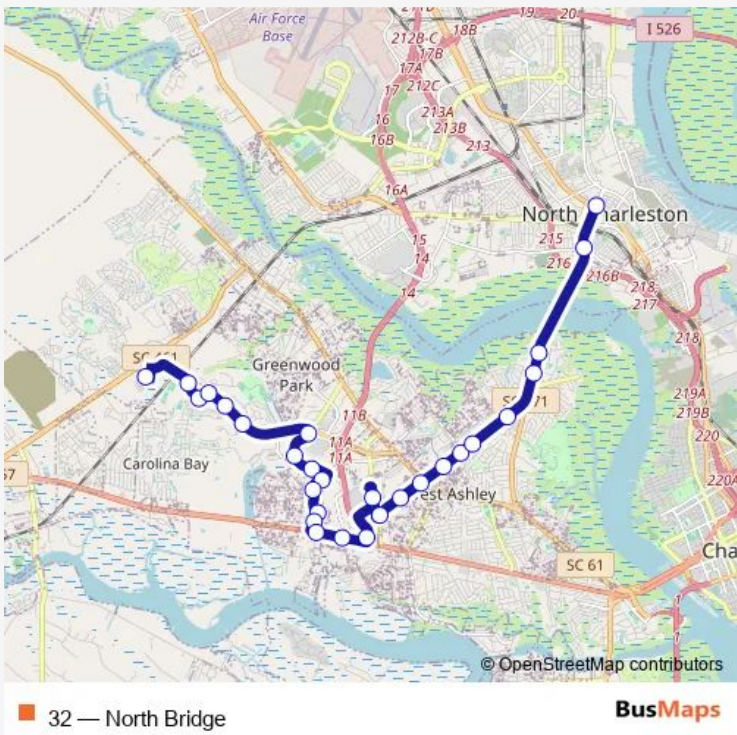

Bus 32 North Bridge

[Go to website](#)

Direction
 N. Charleston Superstop on Cosgrove Ave — Bees Ferry Rd Walmart
 30 stops
[Open route schedule](#)

- N. Charleston Superstop on Cosgrove Ave
- Cosgrove Ave / Lenape St
- Cosgrove Ave / Mott Ave
- Sam Rittenberg Blvd / Durham Pl
- Sam Rittenberg Blvd / Gamecock Ave
- Sam Rittenberg Blvd / Amberly Rd
- Sam Rittenberg Blvd / Dickens St
- Sam Rittenberg Blvd / Downing St
- Sam Rittenberg Blvd / Ashley Hall Rd
- Sam Rittenberg Blvd / N. Woodmere Dr
- Sam Rittenberg Blvd / Ashley River Rd
- 1890 Sam Rittenberg Blvd
- 1916 Sam Rittenberg Blvd
- Sam Rittenberg Blvd / Orleans Rd
- Citadel Mall
- Skylark Dr / Savannah Hwy
- Savannah Hwy / Ashley Town Center Rd
- Savannah Hwy / Parkdale Dr
- Savage Rd / Etiwan Ave
- Castlewood Dr / Savage Rd
- Castlewood Blvd / Sir Scott Pl

Route schedule
 N. Charleston Superstop on Cosgrove Ave — Bees Ferry Rd Walmart

Monday	06:00-20:00
Tuesday	06:00-20:00
Wednesday	06:00-20:00
Thursday	06:00-20:00
Friday	06:00-20:00
Saturday	07:00-20:00
Sunday	08:50-18:50

Route info
 Direction: N. Charleston Superstop on Cosgrove Ave
 Stops: 30
 Trip Duration: 0 hour 45 min

Savage Rd / Castlewood Blvd

2295 Henry Tecklenburg Dr

Henry Tecklenburg Dr / Watchtower Ln

Bon Secours-St Francis Hospital

Glenn Mcconnell Pkwy / Bairds Cove

3360 Glenn Mcconnell Pkwy

Glenn Mcconnell Pkwy / Mary Ader Ave

Glenn Mcconnell Pkwy / Goodwill Way

Bees Ferry Rd Walmart

Direction

Bees Ferry Rd Walmart — N. Charleston Superstop on Cosgrove Ave