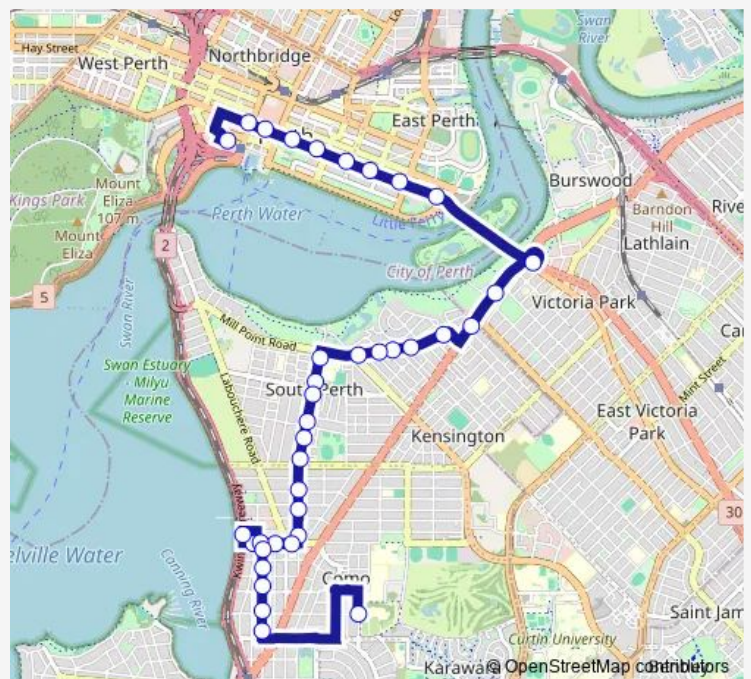

Mill Point Rd After Hovia Tce

Canning Hwy After Way Rd

### Route schedule

Melville Pde After Thelma St — Elizabeth Quay Bus Stn Stand E3

Monday	09:20-11:20
Tuesday	09:20-11:20
Wednesday	09:20-11:20
Thursday	09:20-11:20
Friday	09:20-11:20
Saturday	—
Sunday	—

### Route info

Direction: Melville Pde After Thelma St

Stops: 33

Trip Duration: 0 hour 33 min

Canning Hwy After Berwick St

Canning Hwy After Taylor St

Canning Hwy Stand 7

Adelaide Tce Westend Causeway

Adelaide Tce After Plain St

Adelaide Tce After Bennett St

Adelaide Tce After Hill St

St Georges Tce After Victoria Av

St Georges Tce Before Barrack St

St Georges Tce Stand O - After Barrack St

St Georges Tce Stand O / T - After William St