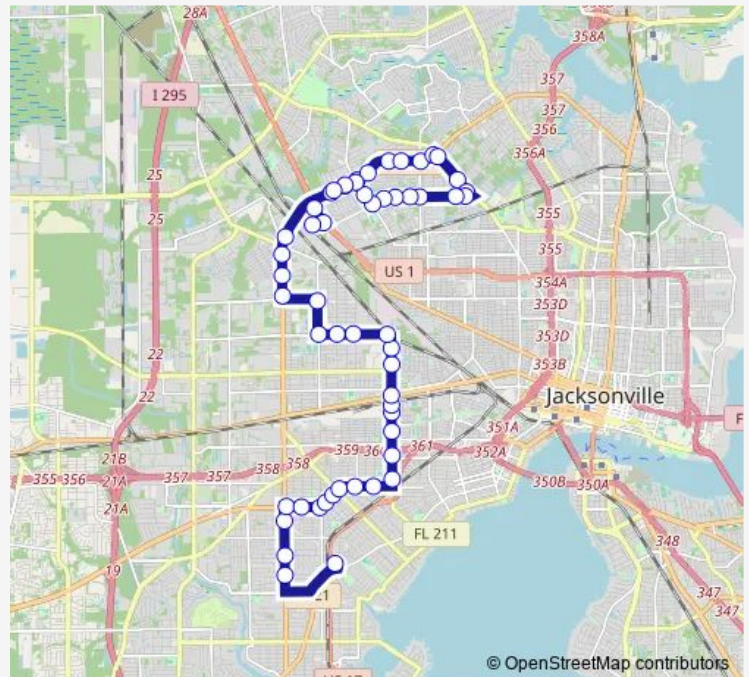

Bus 32 Mcduff

[Go to website](#)

Direction
 Amtrak Station — Fscj Kent Campus
 40 stops
[Open route schedule](#)

- Amtrak Station
- 45th St + Westside Blvd
- 45th St + Hilton St
- 45th St + Longleaf St
- 45th St + Vernon Rd
- Cleveland Rd + Anther Ct
- 3111 Edgewood Ave
- Edgewood Ave + Bagley Rd
- Edgewood Ave + New Kings Rd
- Edgewood Ave + Mclendon St
- Edgewood Ave + Shenandoah Ave
- Edgewood Ave + Wacissa Ave
- Edgewood Ave + Edward Ave
- 12th St. & Edgewood Ave N.
- 12th St. & Melson Ave.
- Paxon High School
- 5th Street & Detoit St
- 5th St + Huron St
- 5th St. & Mcduff Ave. N
- Mcduff Ave. N & 3rd St. W ns
- Mcduff Ave. & Commonwealth Ave.

Route schedule

Amtrak Station — Fscj Kent Campus

Monday	09:13-23:14
Tuesday	09:13-23:14
Wednesday	09:13-23:14
Thursday	09:13-23:14
Friday	09:13-23:14
Saturday	06:01-23:06
Sunday	—

Route info

Direction: Amtrak Station

Stops: 40

Trip Duration: 0 hour 45 min

32 — Mcduff

Mcduff Ave + Beaver St

Mcduff Ave + Strickland St

Mcduff Ave + Burke St

Mcduff & Hunt

Mcduff Ave + Lenox Ave

Mc Duff Ave. & Gilmore St.

Post St + Mcduff Ave

Post St + Day St

Post St + Nelson St

Post St + Edgewood Ave

Post St + Talbot Ave

Post St + Wolfe St

Post St + Hamilton St