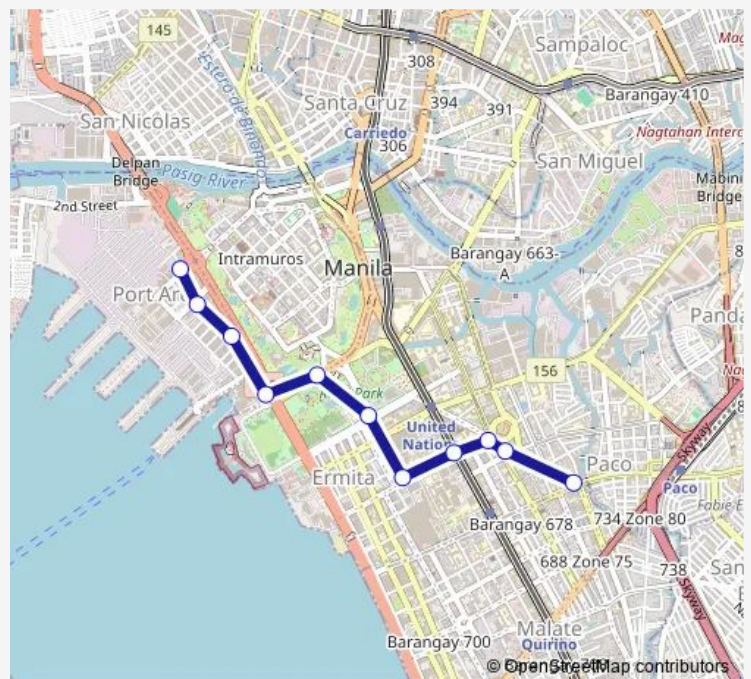

Bus Pier South - Sta. Ana via Padre Faura

[Go to website](#)

Direction

Angel Linao / Pedro Gil — Railroad Dr / 13th St Intersection, Manila

11 stops

[Open route schedule](#)

Angel Linao / Pedro Gil

Pedro Gil, Manila

Padre Burgos St / Padre Burgos Street Intersection, Manila

Railroad Dr, Manila

Railroad Dr, Manila

Railroad Dr / 13th St Intersection, Manila

Route schedule

Angel Linao / Pedro Gil — Railroad Dr / 13th St Intersection, Manila

Monday 00:00

Tuesday 00:00

Wednesday 00:00

Thursday 00:00

Friday 00:00

Saturday 00:00

Sunday 00:00

Route info

Direction: Angel Linao / Pedro Gil

Stops: 11

Trip Duration: 0 hour 16 min

Pier South - Sta. Ana via Padre Faura

Bus time schedules and route maps are available in an offline PDF at busmaps.com. Use the busmaps.com website to see live bus times, train schedule or subway schedule, and step-by-step directions for all public transit in Manila