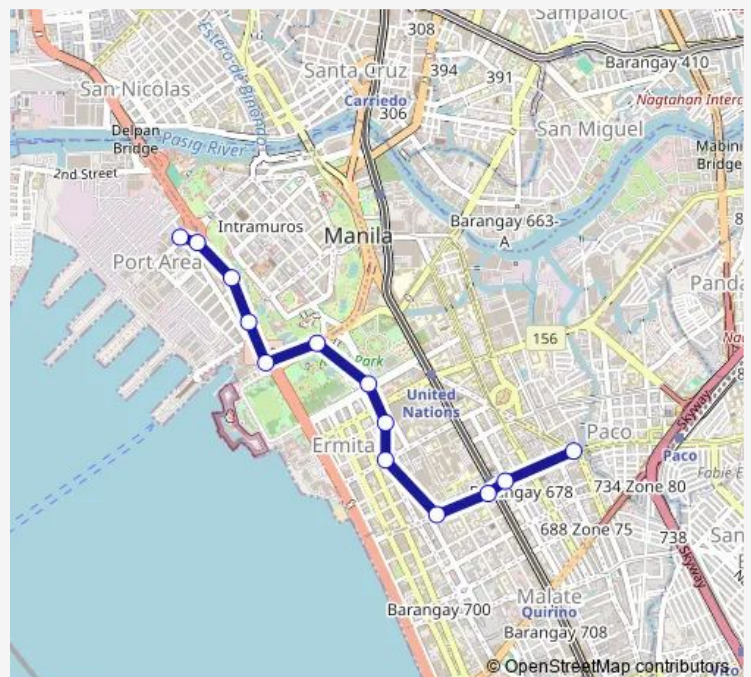

Bus Pier South - Sta. Ana via Padre Faura

[Go to website](#)

Direction

Railroad Dr / 13th St Intersection, Manila — Angel Linao / Pedro Gil

13 stops

[Open route schedule](#)

Railroad Dr / 13th St Intersection, Manila

Padre Faura / M Adriatico Intersection, Manila

Philippine General Hospital, Pedro Gil, Manila

UP College of Nursing, Pedro Gil, Manila

Leon Guinto Sr. / Pedro Gil Intersection, Manila

Angel Linao / Pedro Gil

Route schedule

Railroad Dr / 13th St Intersection, Manila — Angel Linao / Pedro Gil

Monday 00:00

Tuesday 00:00

Wednesday 00:00

Thursday 00:00

Friday 00:00

Saturday 00:00

Sunday 00:00

Route info

Direction: Railroad Dr / 13th St Intersection, Manila

Stops: 13

Trip Duration: 0 hour 18 min

■ Pier South - Sta. Ana via Padre Faura

Bus time schedules and route maps are available in an offline PDF at busmaps.com. Use the busmaps.com website to see live bus times, train schedule or subway schedule, and step-by-step directions for all public transit in Manila