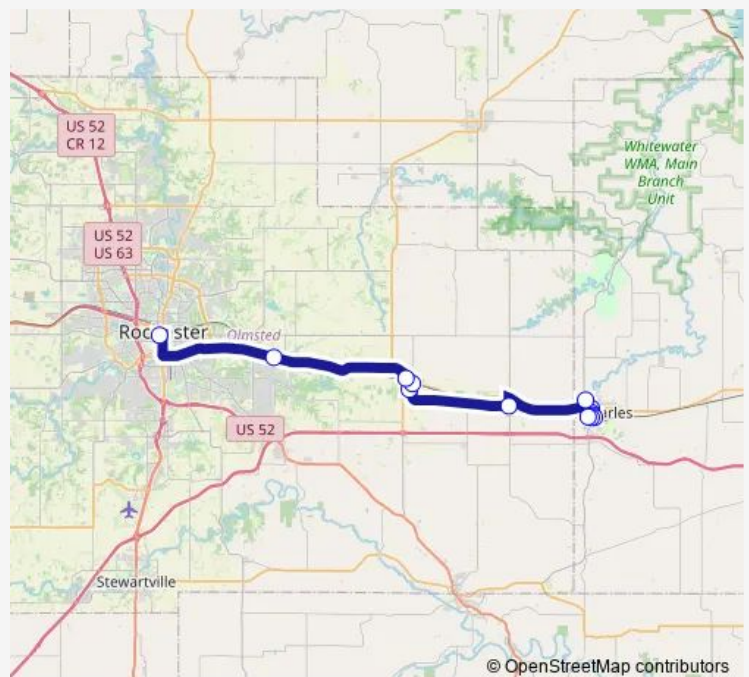

Bus St. Charles

[Go to website](#)

Direction

2nd Ave. SW & 3rd St. SW (West side, South) — St. Charles Brookwood Commuter Lot

5 stops

[Open route schedule](#)

2nd Ave. SW & 3rd St. SW (West side, South)

Chester Hwy. 14 & 60th Ave.

Eyota Hwy. 14 & Center Ave.

Dover Hwy. 14 & County Rd. 10

St. Charles Brookwood Commuter Lot

Route schedule

2nd Ave. SW & 3rd St. SW (West side, South) — St. Charles Brookwood Commuter Lot

Monday	16:10
Tuesday	16:10
Wednesday	16:10
Thursday	16:10
Friday	16:10
Saturday	—
Sunday	—

Route info

Direction: 2nd Ave. SW & 3rd St. SW (West side, South)

Stops: 5

Trip Duration: 0 hour 50 min

■ St. Charles

Direction

2nd Ave. SW & 3rd St. SW (West side, South) — St. Charles Richland Ave. & Hwy. 14

13 stops

[Open route schedule](#)

2nd Ave. SW & 3rd St. SW (West side, South)

Chester Hwy. 14 & 60th Ave.

Eyota Carolann St. & Everett Ave.

Eyota Front St. & Center Ave.

Eyota W 5th St. & Lafayette Ave.

Dover County Rd. 10 & County Rd. 142