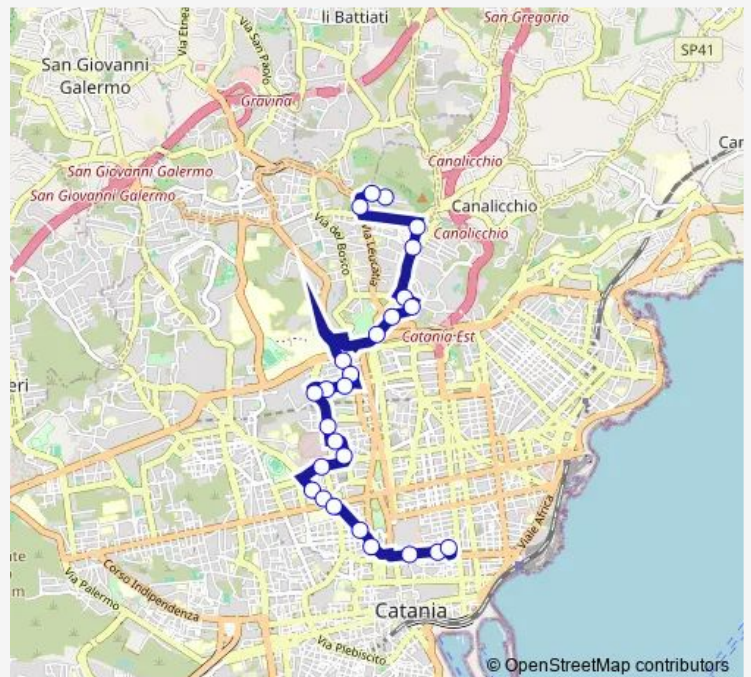

Route schedule

Manzella — Terminal Repubblica

Monday	06:30-22:40
Tuesday	06:30-22:40
Wednesday	06:30-22:40
Thursday	06:30-22:40
Friday	06:30-22:40
Saturday	06:30-22:40
Sunday	06:30-21:30

Route info

Direction: Manzella

Stops: 26

Trip Duration: 0 hour 30 min

940 — Repubblica - Canalicchio

Androne Ughetti

Santa Maddalena

Stesicoro Metro Sud

Sicilia Repubblica

Terminal Repubblica

Nava Musco

Leucatia Conti

Leucatia De Logu

Leucatia Barletta

Leucatia Vicere Est

Route schedule

Terminal Repubblica — Manzella

Monday 06:00-22:10

Tuesday 06:00-22:10

Wednesday 06:00-22:10

Thursday 06:00-22:10

Friday 06:00-22:10

Saturday 06:00-22:10

Sunday 06:00-21:00

Route info

Direction: Terminal Repubblica