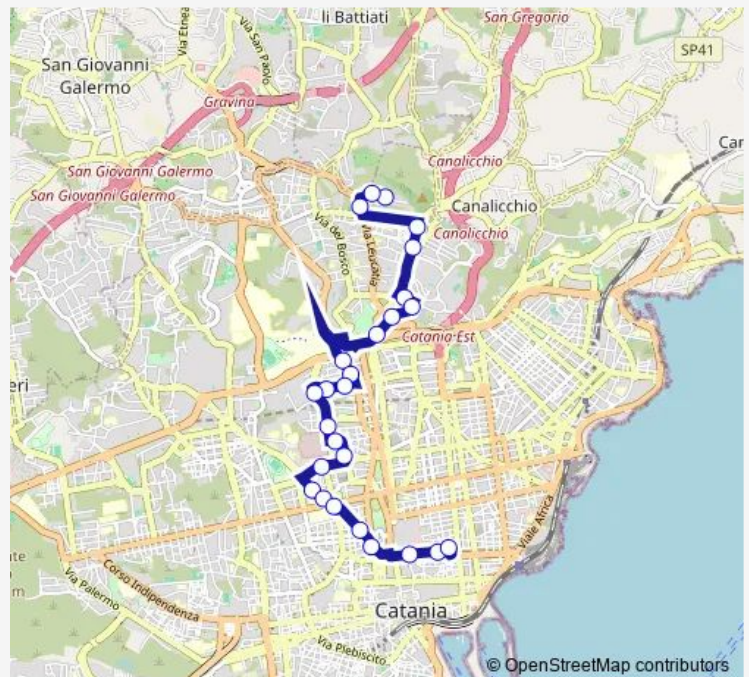

Thursday 06:30-22:40

Friday 06:30-22:40

Saturday 06:30-22:40

Sunday 06:30-21:30

Route info

Direction: Manzella

Stops: 26

Trip Duration: 0 hour 29 min

940 — Repubblica - Canalicchio

Androne Ughetti

Santa Maddalena

Stesicoro Metro Sud

Sicilia Repubblica

Terminal Repubblica

Direction

Terminal Repubblica — Manzella

Leucatia De Logu

Leucatia Barletta

Leucatia Vicere Est

Route schedule

Terminal Repubblica — Manzella

Monday 06:00-22:10

Tuesday 06:00-22:10

Wednesday 06:00-22:10

Thursday 06:00-22:10

Friday 06:00-22:10

Saturday 06:00-22:10

Sunday 06:00-21:00

Route info

Direction: Terminal Repubblica

Stops: 28

Trip Duration: 0 hour 41 min