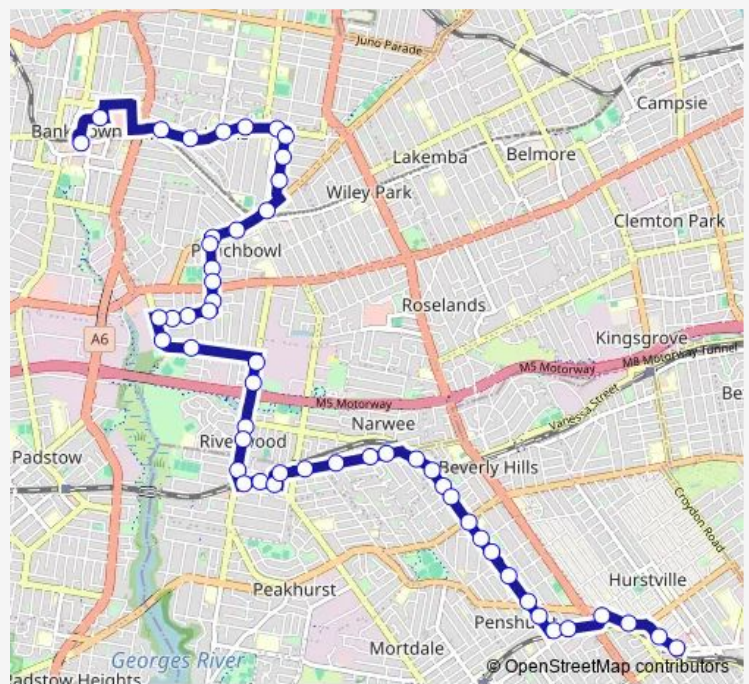

Boardarrow Rd Opp Narwee Public School

Broadarrow Rd Before Flora St

Broadarrow Rd At Baumans Rd

Broadarrow Rd At Mona Rd

Route schedule

Westfield Hurstville, Cross St — Bankstown Station, Stand C

Monday 05:57-18:05

Tuesday 05:57-18:05

Wednesday 05:57-18:05

Thursday 05:57-18:05

Friday 05:57-18:05

Saturday 07:16-17:54

Sunday 08:11-16:49

Route info

Direction: Westfield Hurstville, Cross St

Stops: 57

Trip Duration: 0 hour 50 min

940 — Hurstville to Bankstown via Riverwood

Broadarrow Rd At Romilly St

Thurlow St At Larkhill Av

St Joseph's Primary School, Thurlow St

Thurlow St Opp Riverwood Station

Belmore Rd At Coleridge St

Belmore Rd At Roosevelt Av

Belmore Rd At Washington Av

Riverwood Community Centre, Belmore Rd

Belmore Rd Opp Rotary Park

Belmore Rd Before Wiggs Rd

Wiggs Rd At Alverstone St

Wiggs Rd After Bell St