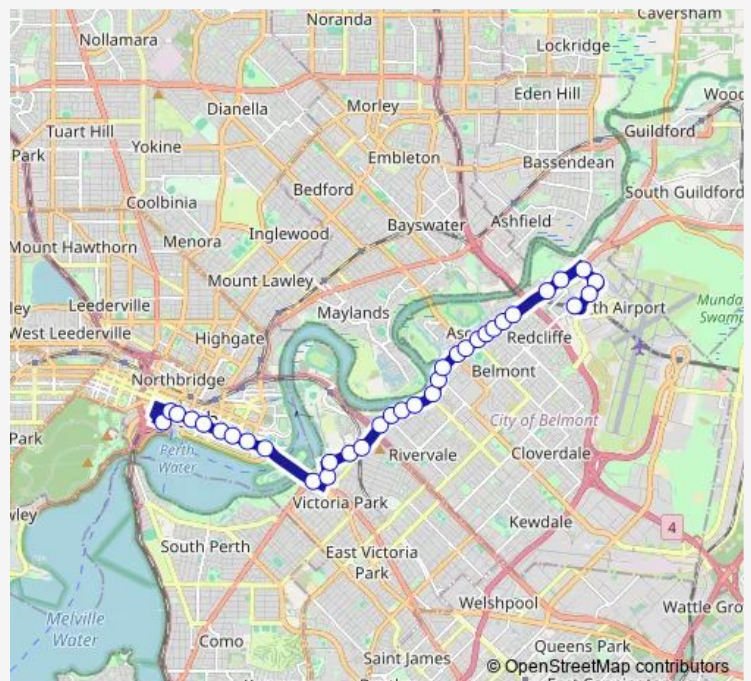

Direction

Elizabeth Quay Bus Stn Stand D6 — Redcliffe Stn Stand 7

34 stops

[Open route schedule](#)

- Elizabeth Quay Bus Stn Stand D6
- St Georges Tce Before William St
- St Georges Tce After William St
- St Georges Tce Before Pier St
- St Georges Tce After Irwin St
- Adelaide Tce Before Hill St
- Adelaide Tce Before Bennett St
- Adelaide Tce Before Plain St
- Adelaide Tce Westend Causeway
- Causeway Bus Stn Stand 2
- Craig St After Burswood Rd
- Great Eastern Hwy After Resort Dr
- Great Eastern Hwy Before Burswood Rd
- Great Eastern Hwy Before Cornwall St
- Great Eastern Hwy Before Norwood Rd
- Great Eastern Hwy After Brighton Rd
- Great Eastern Hwy Before Toorak Rd
- Great Eastern Hwy After Acton Av
- Great Eastern Hwy After Belmont Av
- Great Eastern Hwy After Abernethy Rd
- Great Eastern Hwy Before Hehir St

Route info

Direction: Elizabeth Quay Bus Stn Stand D6

Stops: 34

Trip Duration: 0 hour 39 min

Great Eastern Hwy Before Hargreaves St

Great Eastern Hwy After Daly St

Great Eastern Hwy After Hardey Rd

Great Eastern Hwy After Kalgoorlie St

Fauntleroy Av Before Dunreath Av

Dunreath Dr After Fauntleroy Av

Redcliffe Stn Stand 7

Direction

Redcliffe Stn Stand 1 — Elizabeth Quay Bus Stn Stand D6

33 stops

[Open route schedule](#)

Redcliffe Stn Stand 1

Monday	04:51-23:52
Tuesday	04:51-23:52
Wednesday	04:51-23:52
Thursday	04:51-23:52
Friday	04:51-23:52
Saturday	05:17-23:52
Sunday	06:23-23:22

Route info

Direction: Redcliffe Stn Stand 1

Stops: 33

Trip Duration: 0 hour 35 min