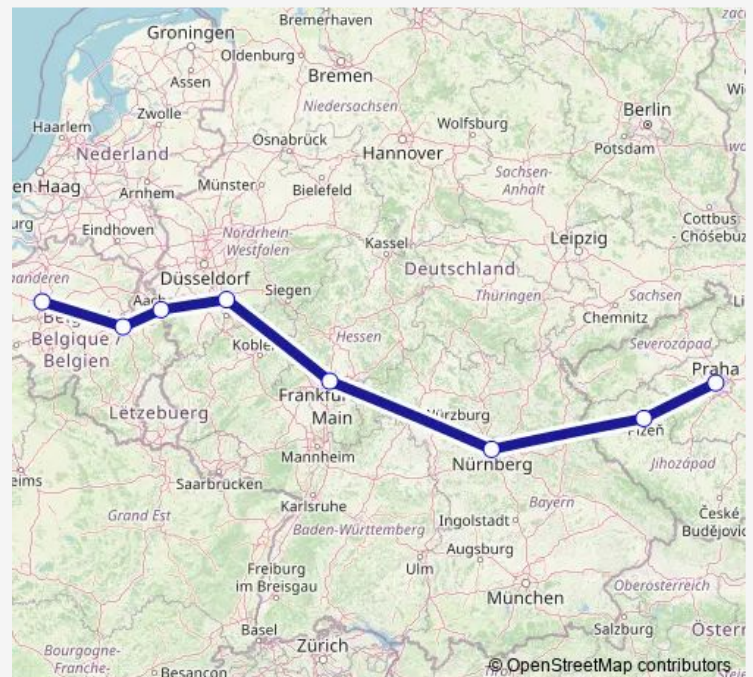

Aachen

Koln

Frankfurt Hbf

Nurnberg

Plzen

Prague, Florenc

Route schedule

Bruxelles, Nord — Prague, Florenc

Monday 16:30

Tuesday —

Wednesday 16:30

Thursday —

Friday —

Saturday 16:30

Sunday —

Route info

Direction: Bruxelles, Nord

Stops: 8

Trip Duration: 13 hour 30 min

■ 940 — 940-1 : Prague - Lille

Direction

Prague, Florenc — Bruxelles, Nord

8 stops

[Open route schedule](#)

Prague, Florenc

Plzen

Nurnberg

Frankfurt Hbf

Koln

Aachen

Liège

Bruxelles, Nord