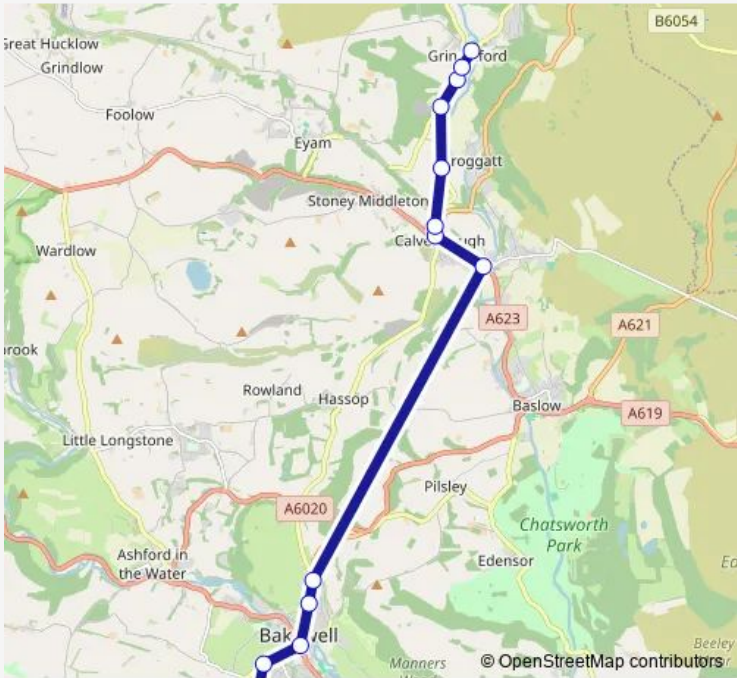

# Bus 940 Grindleford - Lady Manners School

[Go to website](#)

**Direction**  
 Lady Manners School — Playing Field

13 stops

[Open route schedule](#)

- Lady Manners School
- Pickford Villas
- Square
- Newholme Hospital
- Higgenholes
- Bridge
- Calver Sough
- Shaldon
- Stoke Bar
- Flora Cottages
- Goatscliffe Cottages
- Mount Pleasant
- Playing Field

Route schedule  
 Lady Manners School — Playing Field

Monday	16:15
Tuesday	16:15
Wednesday	16:15
Thursday	16:15
Friday	16:15
Saturday	—
Sunday	—

Route info

Direction: Lady Manners School

Stops: 13

Trip Duration: 0 hour 27 min

■ 940 — Grindleford - Lady Manners School **BusMaps**

**Direction**

Playing Field — Lady Manners School

14 stops

[Open route schedule](#)

Playing Field

Mount Pleasant

Goatscliffe Cottages

## Route schedule

Playing Field — Lady Manners School

Monday 08:15

Tuesday 08:15

Wednesday 08:15

Thursday 08:15

Friday 08:15

Saturday —