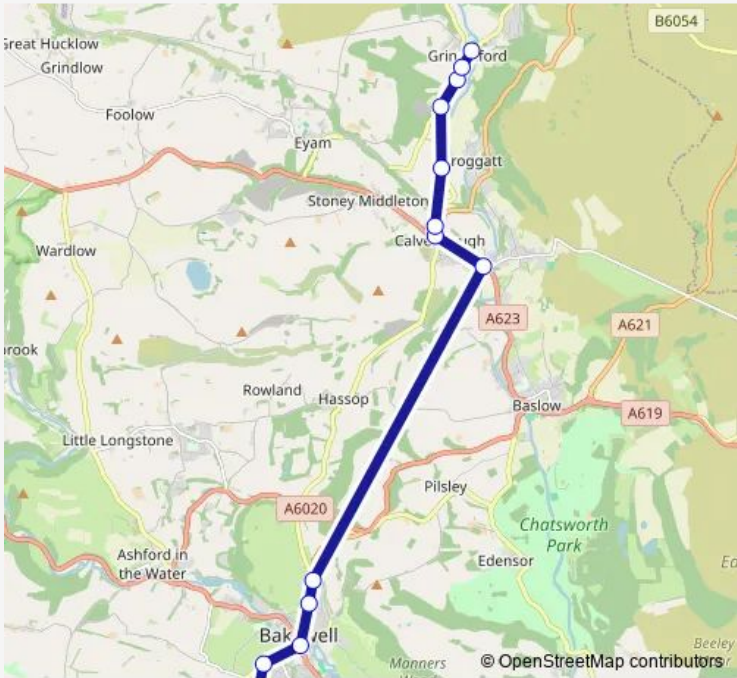

Bus 940 Grindleford - Lady Manners School

[Go to website](#)

Direction
 Lady Manners School — Playing Field

13 stops

[Open route schedule](#)

- Lady Manners School
- Pickford Villas
- Square
- Newholme Hospital
- Higgenholes
- Bridge
- Calver Sough
- Shaldon
- Stoke Bar
- Flora Cottages
- Goatscliffe Cottages
- Mount Pleasant
- Playing Field

Route schedule
 Lady Manners School — Playing Field

Monday	16:15
Tuesday	16:15
Wednesday	16:15
Thursday	16:15
Friday	16:15
Saturday	—
Sunday	—

Route info

Direction: Lady Manners School

Stops: 13

Trip Duration: 0 hour 27 min

■ 940 — Grindleford - Lady Manners School **BusMaps**

Direction

Playing Field — Lady Manners School

14 stops

[Open route schedule](#)

Playing Field

Mount Pleasant

Goatscliffe Cottages