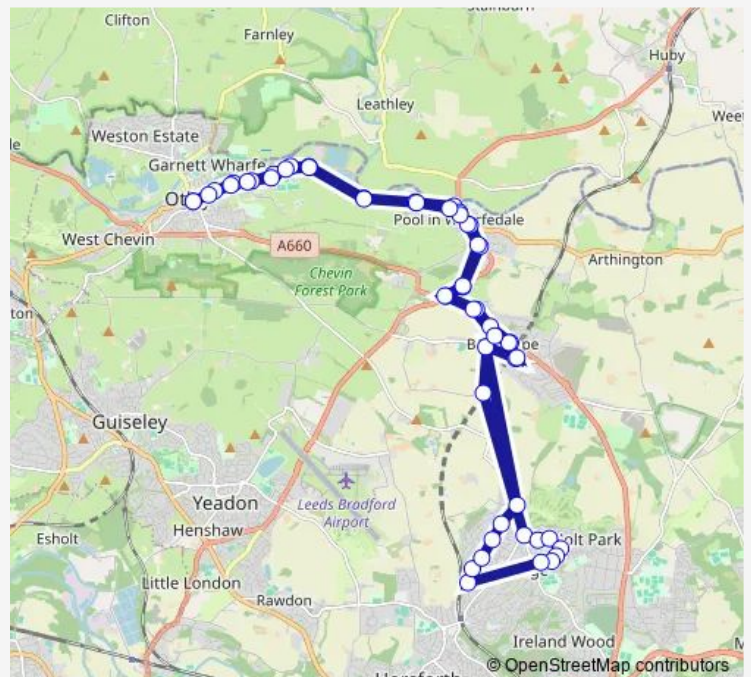

Route schedule

Bus Station stand 04 — Bus Station stand 04

Monday	11:05-13:05
Tuesday	11:05-13:05
Wednesday	11:05-13:05
Thursday	11:05-13:05
Friday	11:05-13:05
Saturday	11:05-13:05
Sunday	—

Route info

Direction: Bus Station stand 04

Stops: 50

Trip Duration: 0 hour 55 min

■ 940 — Otley - Holt Park Circular

Holtdale Approach Holtdale Way

Holt Farm Close

Holt Park Centre

Ralph Thoresby Sch

Tinshill Tower