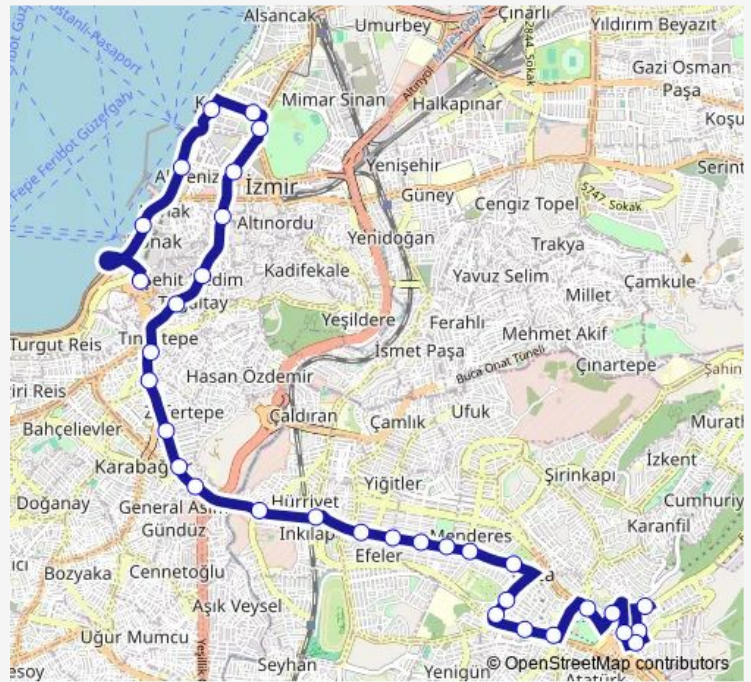

Yağhaneler 2

**Route schedule**

Adatepe Son Durak — Bahribaba

Monday 00:25-04:00

Tuesday 00:25-04:00

Wednesday 00:25-04:00

Thursday 00:25-04:00

Friday 00:25-04:00

Saturday 00:25-04:00

Sunday 00:25-04:00

**Route info**

Direction: Adatepe Son Durak

Stops: 33

Trip Duration: 0 hour 52 min

■ 940 — Buca - Konak

BusMaps

## Route info

Direction: Bahribaba

Stops: 30

Trip Duration: 0 hour 58 min

Hasan Ađa Bahęesi

Eski Mezarlık

Fakülte

Adatepe