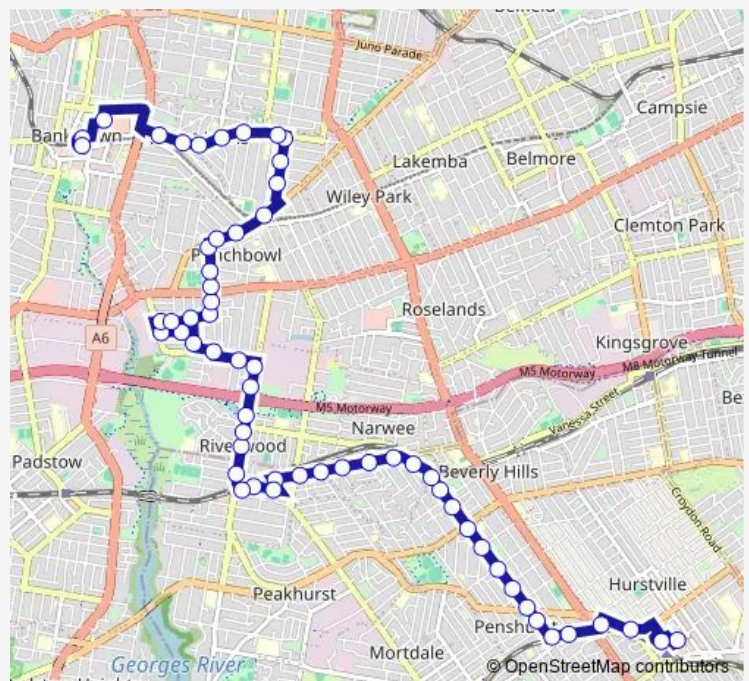

Broadarrow Rd Before Flora St

Broadarrow Rd At Baumans Rd

Broadarrow Rd At Mona Rd

Route schedule

Westfield Hurstville, Cross St — Bankstown Station, Stand C

Monday 05:57-18:05

Tuesday 05:57-18:05

Wednesday 05:57-18:05

Thursday 05:57-18:05

Friday 05:57-18:05

Saturday 07:16-17:54

Sunday 08:11-16:49

Route info

Direction: Westfield Hurstville, Cross St

Stops: 59

Trip Duration: 0 hour 50 min

940 — Bankstown to Hurstville via Riverwood

Broadarrow Rd At Romilly St

Thurlow St At Larkhill Av

St Joseph's Primary School, Thurlow St

Thurlow St Opp Riverwood Station

Belmore Rd At Coleridge St

Belmore Rd At Roosevelt Av

Belmore Rd At Washington Av

Riverwood Community Centre, Belmore Rd

Belmore Rd After M5 Mwy

Belmore Rd Before Wiggs Rd

Wiggs Rd At Alverstone St

Cullens Rd At Kylie Pde

Kylie Pde At Craig St

31 Joyce St