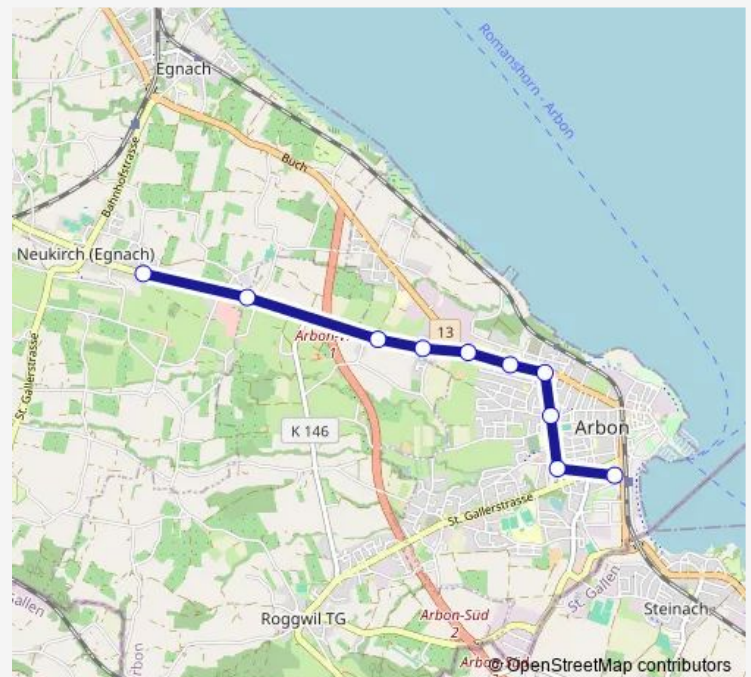

Bus 940 B 940

[Go to website](#)

Direction

Neukirch (Egnach), Ost — Arbon, Bahnhof

10 stops

[Open route schedule](#)

Neukirch (Egnach), Ost

Roggwil TG, Ebnet

Route schedule

Neukirch (Egnach), Ost — Arbon, Bahnhof

Monday 05:04

Tuesday 05:04

Wednesday 05:04

Thursday 05:04

Friday 05:04

Saturday —

Sunday —

Route info

Direction: Neukirch (Egnach), Ost

Stops: 10

Trip Duration: 0 hour 14 min

■ 940 — B 940

BusMaps

Direction

Tuesday 05:34

Wednesday 05:34

Thursday 05:34

Friday 05:34

Saturday —

Sunday —

Route info

Direction: Neukirch (Egnach), Ost