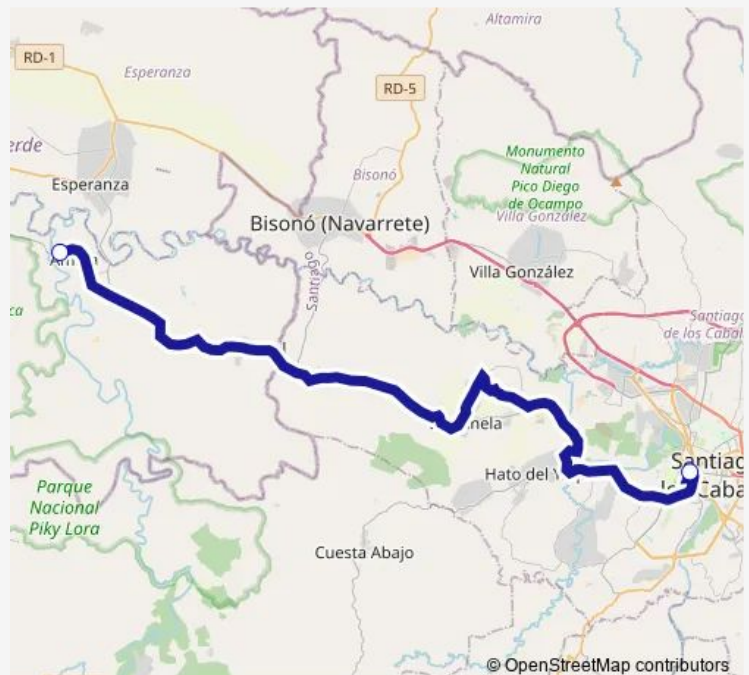

Bus Int 1 Ruta Los Almacigos-Amina

[Go to website](#)

Direction

Terminal Los Almacigos 1 — Terminal Amina 1

2 stops

[Open route schedule](#)

Terminal Los Almacigos 1

Terminal Amina 1

Route schedule

Terminal Los Almacigos 1 — Terminal Amina 1

Monday	06:00
Tuesday	06:00
Wednesday	06:00
Thursday	06:00
Friday	06:00
Saturday	06:00
Sunday	06:00

Route info

Direction: Terminal Los Almacigos 1

Stops: 2

Trip Duration: 0 hour 48 min

■ Int 1 — Ruta Los Almacigos-Amina

Direction

Terminal Amina 1 — Terminal Los Almacigos 1

2 stops

[Open route schedule](#)

Terminal Amina 1

Terminal Los Almacigos 1

Route schedule

Terminal Amina 1 — Terminal Los Almacigos 1

Monday	06:00
Tuesday	06:00
Wednesday	06:00
Thursday	06:00
Friday	06:00
Saturday	06:00
Sunday	06:00

Route info

Direction: Terminal Amina 1