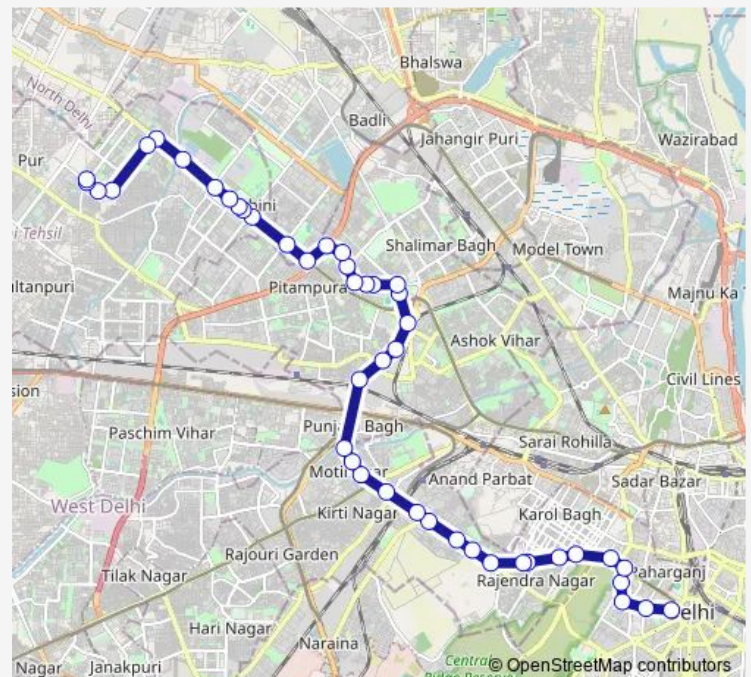

### Route schedule

Shivaji Stadium Terminal — Rohini Sec-23 Pocket-C

Monday 07:11-18:07

Tuesday 07:11-18:07

Wednesday 07:11-18:07

Thursday 07:11-18:07

Friday 07:11-18:07

Saturday 07:11-18:07

### Route info

Direction: Shivaji Stadium Terminal

Stops: 45

Trip Duration: 1 hour 35 min

■ 990e\_CI\_Up

BusMaps

Telephone Exchange

Wazirpur Depot