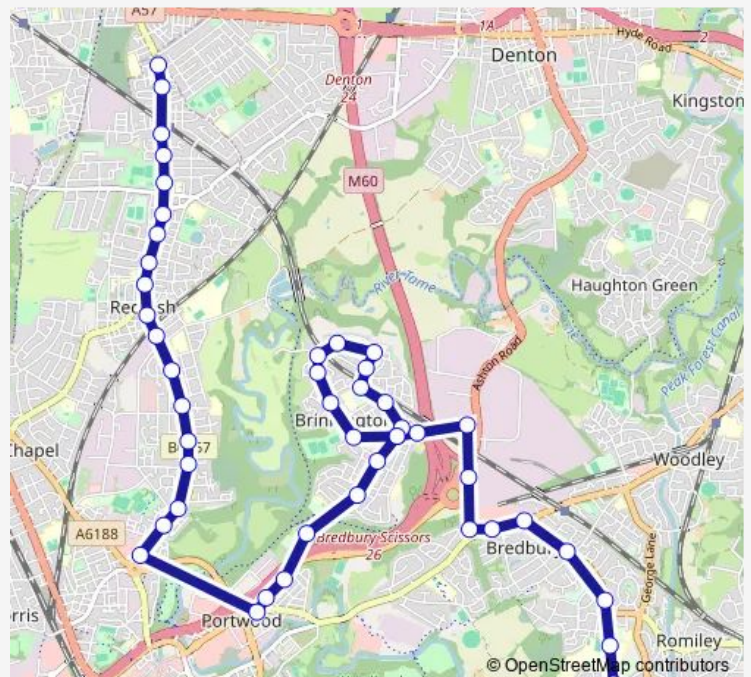

Bents Avenue

The Queens

Lower Bents Lane

Morrisons

Travellers Call

Oldmoor Road

Ashton Road

Essex Road

The Link

Shropshire Avenue

Brinnington Hall

Route schedule

Harrytown High School — Burnfield Road

Monday 15:50

Tuesday 15:50

Wednesday 15:50

Thursday 15:50

Friday 15:50

Saturday —

Sunday —

Route info

Direction: Harrytown High School

Stops: 46

Trip Duration: 0 hour 48 min

Bankfield Street

Health Centre

Greg Street

Birkdale Road

Newark Road

Broomfield Post Office

Brunton Road

Greg Street