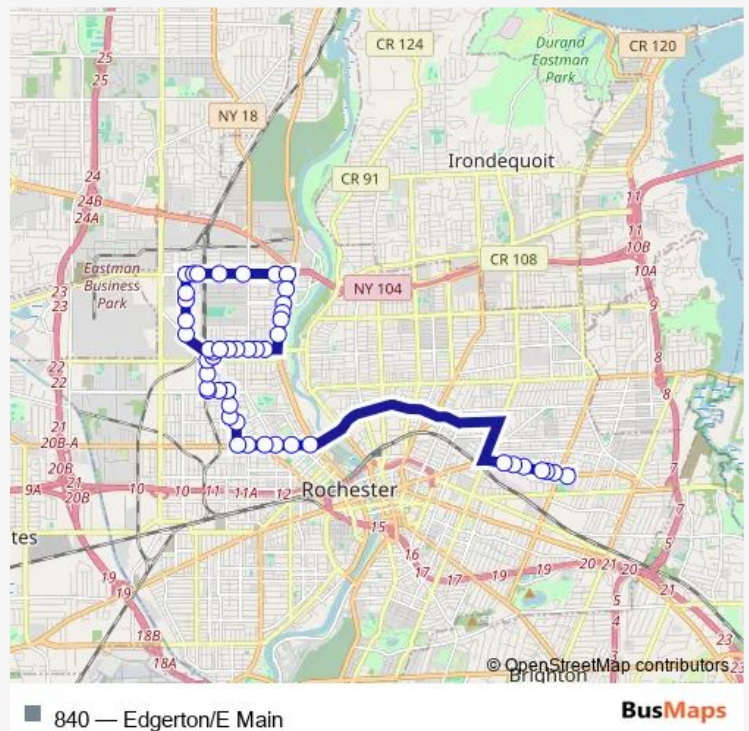

Bus 840 Edgerton/E Main

[Go to website](#)

Direction

Wren & Driving Park — East High Main Loop

46 stops

[Open route schedule](#)

- Wren & Driving Park
- Driving Park & Argo
- Lagrange & Driving Park
- Lagrange & 110 La Grange
- Lagrange & Arborwood Cres
- Lagrange & Electric
- Lagrange & Ridgeway
- Ridgeway & Westmount
- Ridgeway & Ramona
- Ridgeway & Aster
- Ridgeway & Dewey
- Ridgeway & Primrose
- Ridgeway & Lake
- Lake & Ridgeway
- Lake & Clay
- Lake & Seneca
- Lake & Alameda
- Lake & Birr
- Lake & Nazareth Academy
- Driving Park & Tacoma
- Driving Park & Pierpont

Route schedule

Wren & Driving Park — East High Main Loop

Monday	06:53
Tuesday	06:53
Wednesday	06:53
Thursday	06:53
Friday	06:53
Saturday	—
Sunday	—

Route info

Direction: Wren & Driving Park

Stops: 46

Trip Duration: 0 hour 37 min

Driving Park & Dewey
Driving Park & Archer
Driving Park & Holmes
Driving Park & Dove
Wren & Driving Park
Curlew & Lexington
Curlew & Glenwood
Curlew & Emerson
Emerson & Robin
Emerson & Santee
Santee & Villa
Santee & Otis
Myrtle & Otis
Lyell & Child
Lyell & Sherman
Lyell & Dewey
Lyell & Saratoga
Lyell & Plymouth
Lyell & Lake State
Main & 1199 Main
Main & Beechwood
Main & Mustard
Main & Bowman
Main & Culver
East High Main Loop

Direction

East High Main Loop — Driving Park & Dove

47 stops

[Open route schedule](#)

East High Main Loop

Main & Culver

Main & Arch

Main & Quincy