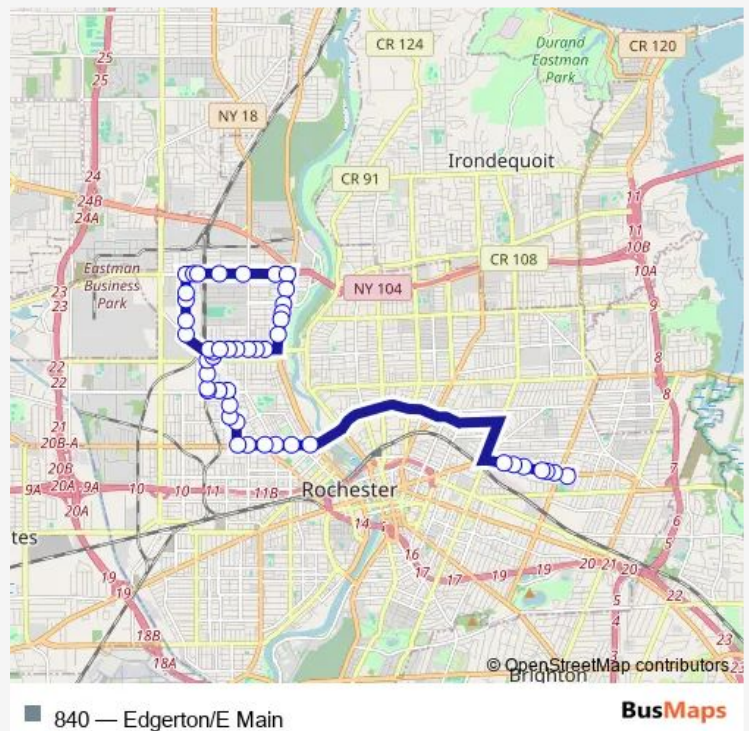

Bus 840 Edgerton/E Main

[Go to website](#)

Direction

Wren & Driving Park — East High Main Loop

46 stops

[Open route schedule](#)

- Wren & Driving Park
- Driving Park & Argo
- Lagrange & Driving Park
- Lagrange & 110 La Grange
- Lagrange & Arborwood Cres
- Lagrange & Electric
- Lagrange & Ridgeway
- Ridgeway & Westmount
- Ridgeway & Ramona
- Ridgeway & Aster
- Ridgeway & Dewey
- Ridgeway & Primrose
- Ridgeway & Lake
- Lake & Ridgeway
- Lake & Clay
- Lake & Seneca
- Lake & Alameda
- Lake & Birr
- Lake & Nazareth Academy
- Driving Park & Tacoma
- Driving Park & Pierpont

Route schedule

Wren & Driving Park — East High Main Loop

Monday	06:53
Tuesday	06:53
Wednesday	06:53
Thursday	06:53
Friday	06:53
Saturday	—
Sunday	—

Route info

Direction: Wren & Driving Park

Stops: 46

Trip Duration: 0 hour 37 min

840 — Edgerton/E Main

Driving Park & Dewey
Driving Park & Archer
Driving Park & Holmes
Driving Park & Dove
Wren & Driving Park
Curlew & Lexington
Curlew & Glenwood
Curlew & Emerson
Emerson & Robin
Emerson & Santee
Santee & Villa
Santee & Otis
Myrtle & Otis
Lyell & Child
Lyell & Sherman
Lyell & Dewey
Lyell & Saratoga
Lyell & Plymouth
Lyell & Lake State
Main & 1199 Main
Main & Beechwood
Main & Mustard
Main & Bowman
Main & Culver
East High Main Loop

Direction

East High Main Loop — Driving Park & Dove

47 stops

[Open route schedule](#)

East High Main Loop

Main & Culver

Main & Arch

Main & Quincy