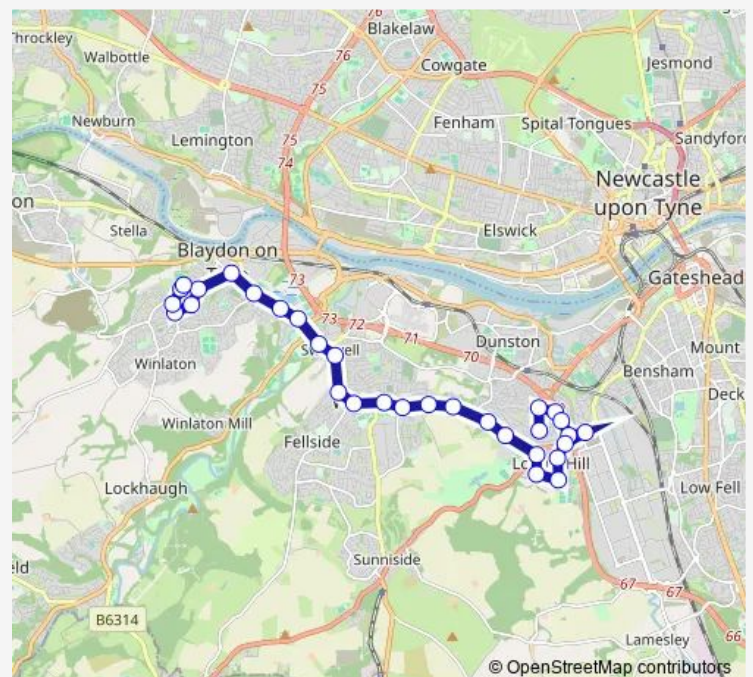

Front Street - School Street

Whickham Bank-North View

Swalwell Bank-Clavering Road

Hexham Road

Route schedule

Malvern Gardens — St Thomas More RC Academy

Monday 07:35

Tuesday 07:35

Wednesday 07:35

Thursday 07:35

Friday 07:35

Saturday —

Sunday —

Route info

Direction: Malvern Gardens

Stops: 31

Trip Duration: 0 hour 45 min

840

BusMaps

Shibdon Road-Swalwell Roundabout

Shibdon Road-Axwell Park

Shibdon Road

Shibdon Road-Larch Road

Blaydon Bank-Widdrington Road

Blaydon Bank-Cricket Ground

Wylam View

Heddon View-Tynebank

Back Lane-School

St Thomas More RC Academy

840 Bus time schedules and route maps are available in an offline PDF at busmaps.com. Use the busmaps.com website to see live bus times, train schedule or subway schedule, and step-by-step directions for all public transit in Gateshead