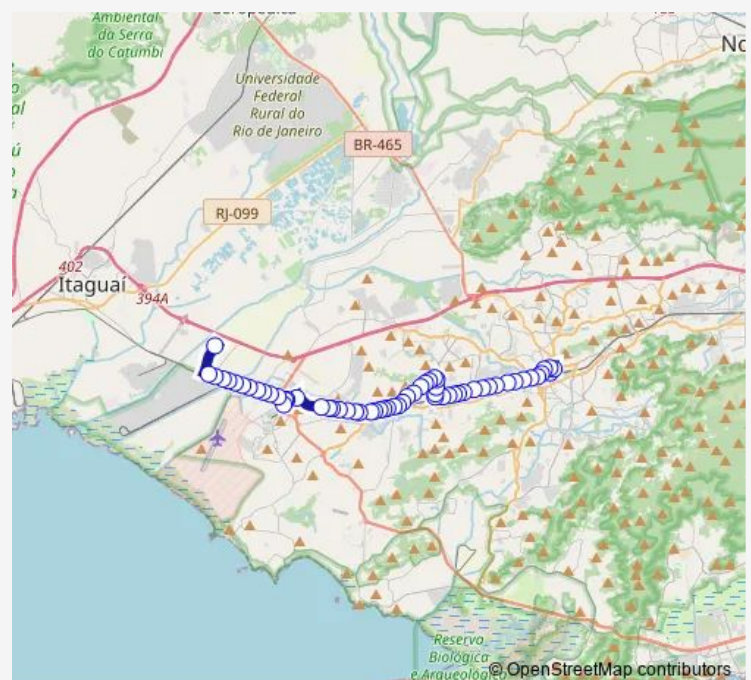

Linha de Austin

### Route schedule

Ponto Final: São Fernando — Ponto Final: Campo Grande  
: Rua Gianerini

Monday 00:00

Tuesday 00:00

Wednesday 00:00

Thursday 00:00

Friday 00:00

Saturday 00:00

### Route info

Direction: Ponto Final: São Fernando

Stops: 63

Trip Duration: 1 hour 1 min

840 — São Fernando - Campo Grande

Margarida C. de Oliveira

São João

Gude