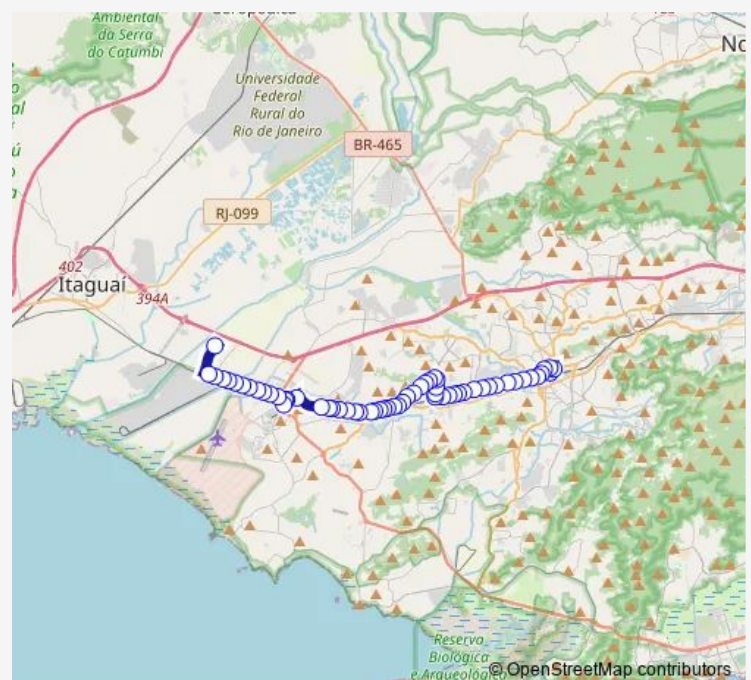

Borges

Passo da Pátria

Linha de Austin

Route schedule

Ponto Final: São Fernando — Ponto Final: Campo Grande
: Rua Gianerini

Monday 00:00

Tuesday 00:00

Wednesday 00:00

Thursday 00:00

Friday 00:00

Saturday 00:00

Sunday 00:00

Route info

Direction: Ponto Final: São Fernando

Stops: 63

Trip Duration: 0 hour 59 min