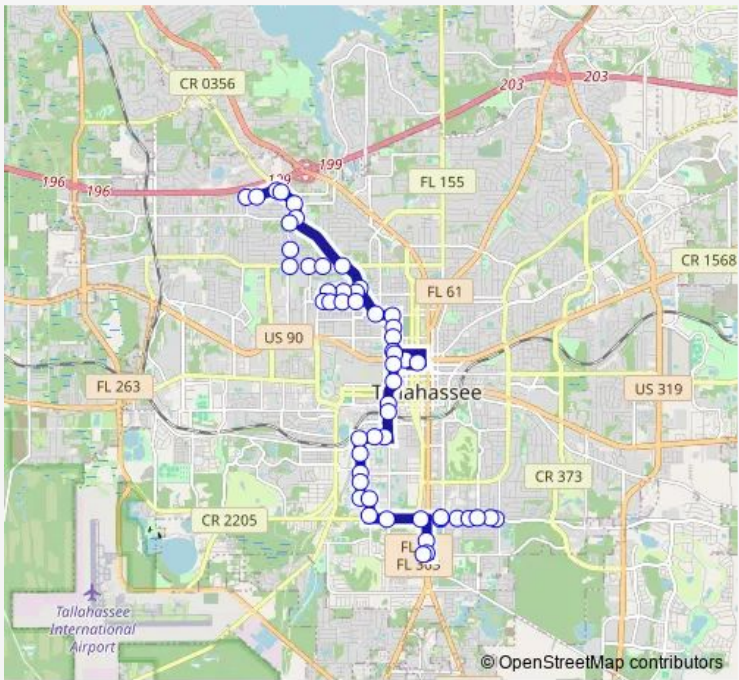

**Bus Night5 Night 5**

[Go to website](#)

**Direction**  
 Atlas RD AT Portland AVE Nb — N Paul Russell RD AT South Monroe Commons

53 stops

[Open route schedule](#)

- Atlas RD AT Portland AVE Nb
- Portland AVE AT Gothic DR Eb
- Portland AVE OLD Bainbridge RD Eb
- OLD Bainbridge RD AT Willamette RD Sb
- OLD Bainbridge AT Stone Road Sb
- OLD Bainbridge AT High Rd
- High Road AT Hartsfield RD Sb
- High RD Sunset LN Sb
- Tharpe AT High FAR Side Eb
- Tharpe Street AT Colorado ST Eb
- 1325 W Tharpe ST Eb
- W Tharpe ST AT OLD Bainbridge Eb
- OLD Bainbridge RD Volusia ST Sb
- Volusia ST OLD Bainbridge RD Wb
- Volusia ST AT Abraham ST Wb
- Volusia AND JOE Lewis Wb
- JOE Louis ST Alabama ST Sb
- Alabama ST AT Harlem ST Shelter
- Alabama ST AT Abraham ST Eb
- Alabama ST Dade ST Eb
- OLD Bainbridge RD Fourth AVE Sb

**Route schedule**  
 Atlas RD AT Portland AVE Nb — N Paul Russell RD AT South Monroe Commons

Monday	19:00-21:00
Tuesday	19:00-21:00
Wednesday	19:00-21:00
Thursday	19:00-21:00
Friday	19:00-21:00
Saturday	19:00-21:00
Sunday	—

**Route info**  
 Direction: Atlas RD AT Portland AVE Nb  
 Stops: 53  
 Trip Duration: 1 hour 0 min

Fourth AVE N Macomb ST Eb

N Macomb ST Goodbread LN Sb

N Macomb ST W Brevard ST Sb

Macomb AT W Virginia

W Tennessee ST N Martin Luther Eb

Orange AVE AT Meridian ST Wb

S Monroe AT Bass ST Sb

S Monroe AT Paul Russell Sb

N Paul Russell RD AT South Monroe Commons

Night5 Bus time schedules and route maps are available in an offline PDF at [busmaps.com](https://busmaps.com). Use the [busmaps.com](https://busmaps.com) website to see live bus times, train schedule or subway schedule, and step-by-step directions for all public transit in Tallahassee