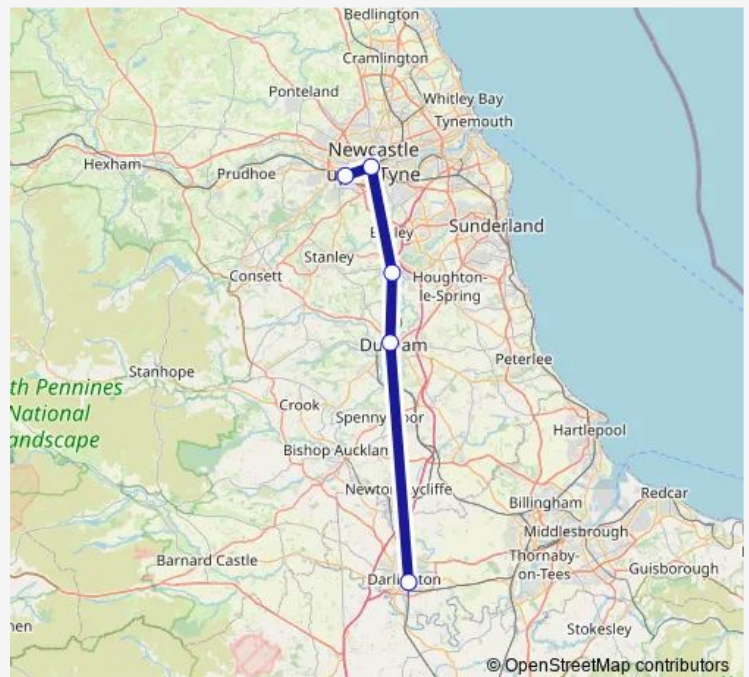

Rail Nt:Dar->Mce NT train service from DAR to Mce

[Go to website](#)

Direction

Darlington — Metrocentre

5 stops

[Open route schedule](#)

Darlington

Durham

Chester-le-Street

Newcastle

Metrocentre

Route schedule

Darlington — Metrocentre

Monday	—
Tuesday	—
Wednesday	—
Thursday	—
Friday	—
Saturday	—
Sunday	08:02

Route info

Direction: Darlington

Stops: 5

Trip Duration: 0 hour 50 min

■ Nt:Dar->Mce — NT train service from DAR to Mce

Nt:Dar->Mce Rail time schedules and route maps are available in an offline PDF at busmaps.com. Use the busmaps.com website to see live bus times, train schedule or subway schedule, and step-by-step directions for all public transit in Newcastle upon Tyne