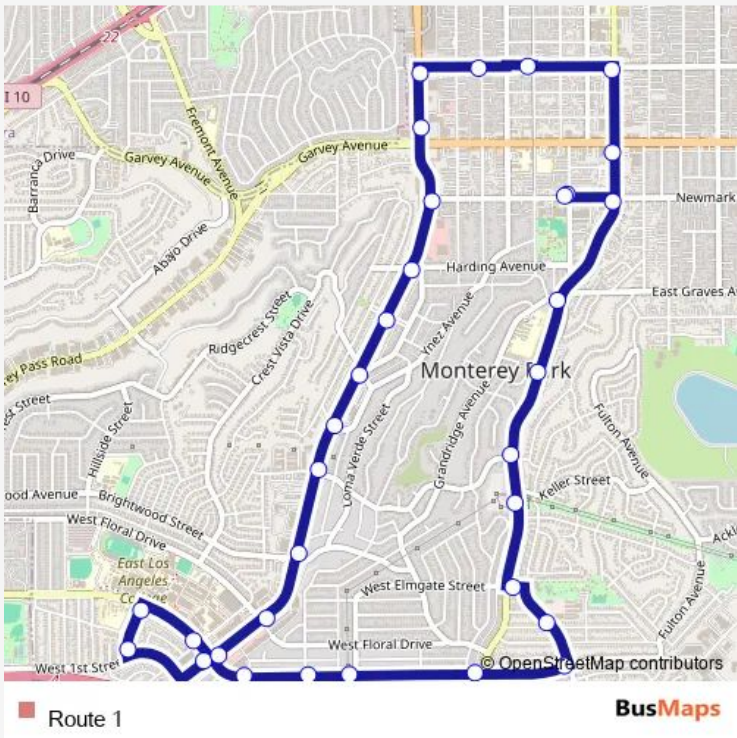

Bus Route 1

[Go to website](#)

Direction
 City Hall — City Hall

33 stops

[Open route schedule](#)

- City Hall
- S Garfield Avenue and E Newark Avenue
- Garfield Avenue S and E Graves Avenue
- Garfield Avenue S and Maronde Way
- Garfield Avenue S and W El Repetto Drive
- Garfield Avenue S and Coral View Street
- Garfield/Elmgate
- Wilcox Avenue and E Arlight Street
- E Riggin Street and Wilcox Avenue
- W Riggin Street and Garfield Avenue S
- W Riggin Street and Findlay Avenue
- W Riggin Street and S Bradshaw Avenue
- W Riggin Street and Gerhart Avenue
- S Atlantic Boulevard and Avenida Cesar Chavez
- 1st /Schoolside
- Schoolside Avenue and Avenida Cesar Chavez
- Avenida Cesar Chavez and Collegian Avenue
- Atlantic/Riggin
- S Atlantic Boulevard and W Floral Drive
- S Atlantic Boulevard and Brightwood Street
- S Atlantic Boulevard and W El Repetto Drive

Route info

Direction: City Hall

Stops: 33

Trip Duration: 0 hour 30 min

S Atlantic Boulevard and Sevilla Street

S Atlantic Boulevard and Cadiz Street

Atlantic/EI Portal

S Atlantic Boulevard and Harding Avenue

S Garfield Avenue and E Garvey Avenue

City Hall

Direction

City Hall — City Hall

36 stops

[Open route schedule](#)

City Hall

S Garfield Avenue and E Newark Avenue

Stops: 36

Trip Duration: 0 hour 30 min

W Emerson Avenue and N Mc Pherrin Avenue

N Garfield Avenue and W Emerson Avenue

N Garfield Avenue and E Emerson Avenue

N Garfield Avenue at Medical Center

E Hellman Avenue and N Garfield Avenue