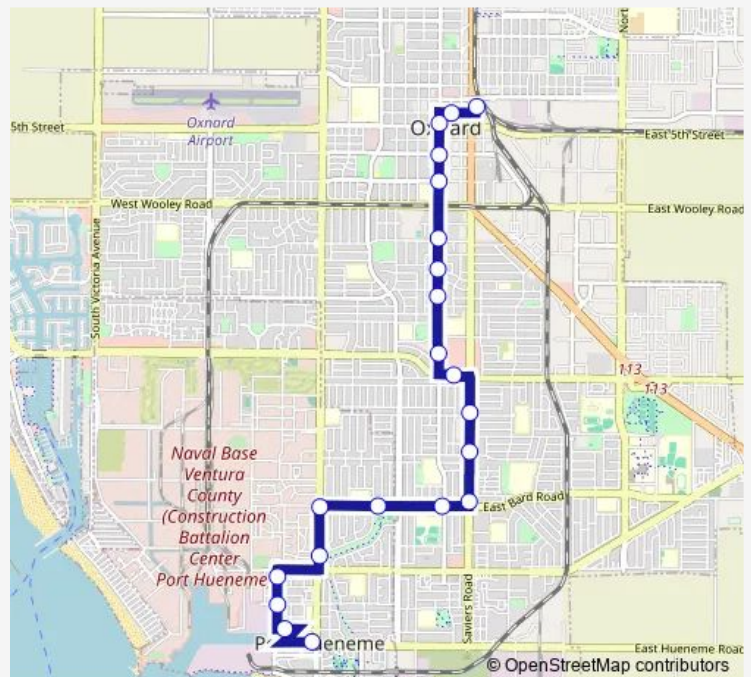

## Bus Route 1

[Go to website](#)

**Direction**  
 Hueneme & Ventura (Eastbound) — Otc  
 23 stops  
[Open route schedule](#)

- Hueneme & Ventura (Eastbound)
- Ventura Rd & Anacapa View
- Surfside & Ocean View (Eastbound)
- Hueneme & Surfside
- Hueneme & J (Eastbound)
- Perkins & Hueneme (Northbound)
- Perkins & Clara (Northbound)
- Perkins & Pleasant Valley (Northbound)
- Pleasant Valley & C (Eastbound)
- Saviors & Pleasant Valley (Northbound)
- Saviors & Bard (Northbound)
- Saviors & Yucca (Northbound)
- Saviors & Bryce Canyon (Northbound)
- Channel Isl & C
- C St Transfer Ctr
- C & Hemlock (Northbound)
- C & Elm
- C & Hill (Northbound)
- C & 9th (Northbound)
- C & 7th
- C & 5th

### Route schedule

Hueneme & Ventura (Eastbound) — Otc

Monday	06:03-20:44
Tuesday	06:03-20:44
Wednesday	06:03-20:44
Thursday	06:03-20:44
Friday	06:03-20:44
Saturday	06:27-21:17
Sunday	06:27-21:17

### Route info

Direction: Hueneme & Ventura (Eastbound)

Stops: 23

Trip Duration: 0 hour 26 min

Route 1

4th & B St (Eastbound)

Otc

**Direction**

## Route info

Direction: Otc

Stops: 22

Trip Duration: 0 hour 25 min

**Direction**

Otc — Hueneme &amp; Ventura

24 stops

[Open route schedule](#)