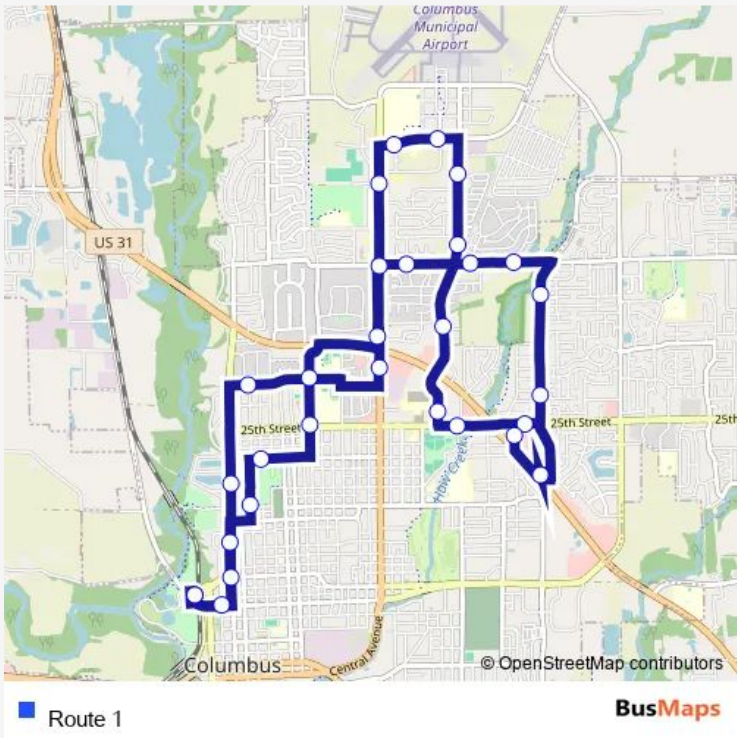

Bus Route 1

[Go to website](#)

Direction
 Transit Depot — Transit Depot

30 stops

[Open route schedule](#)

- Transit Depot
- Washington and 11th Street
- Washington and 19th Street
- 27th and Lafayette Street
- Central Avenue at Kroger
- Central Avenue & Rocky Ford Drive
- Central Avenue and Whitney Court
- Poshard Drive and Wade
- Ray Boll Boulevard and Poshard Dr
- Middle Road and Cessna Drive
- Middle Road and Rockford Drive
- Middle Road at Northpark
- Herman Darlage Drive at Nexus Park
- American Legion
- 25th Street at Clover Center
- Target
- Clover Center on Beam Road
- Marr Road and Forsythia
- Marr Road and Kensington
- Rocky Ford at Candlelight Entrance #1
- Rocky Ford at Candlelight Entrance #2

Route schedule
 Transit Depot — Transit Depot

Monday	06:05-19:05
Tuesday	06:05-19:05
Wednesday	06:05-19:05
Thursday	06:05-19:05
Friday	06:05-19:05
Saturday	08:05-16:05
Sunday	—

Route info

Direction: Transit Depot

Stops: 30

Trip Duration: 0 hour 50 min

Rock Ford Drive and Central Avenue

Central Avenue and National Road

Home Avenue at 27th Street

Home Avenue and 25th Street

22nd and Pearl Street

Lafayette Street and 17th Street

Washington Street and 14th Street

8th Street and Jackson Street

Transit Depot

Route 1 Bus time schedules and route maps are available in an offline PDF at busmaps.com. Use the busmaps.com website to see live bus times, train schedule or subway schedule, and step-by-step directions for all public transit in Columbus