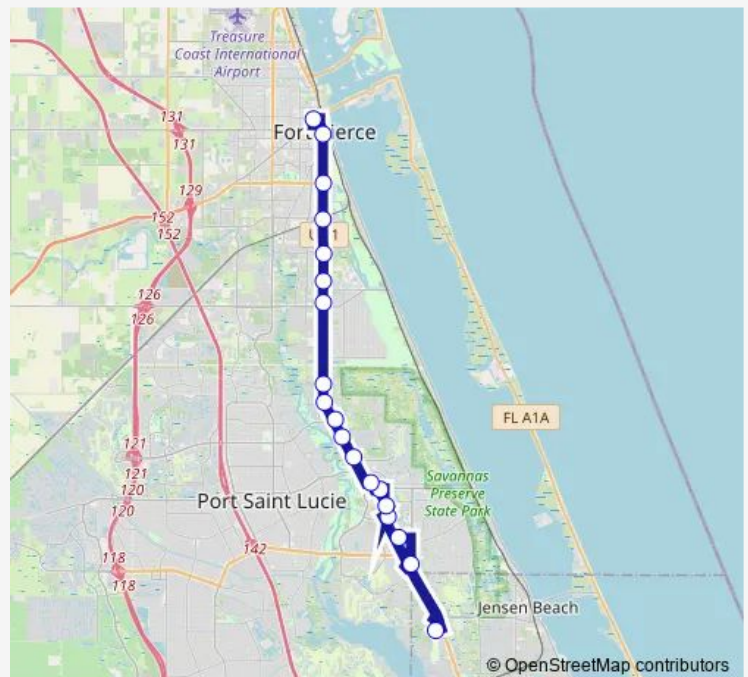

Eastport Plaza

County Annex

Midport 1 Villas - (South)

CVS Pharmacy - (Lyngate Dr)

Town Center Staples

Walmart

Treasure Coast Square Mall

Route schedule

Route info

Direction: Savannah Club Blvd

Stops: 9

Trip Duration: 0 hour 27 min

■ Route 1

Direction

Fort Pierce Intermodal Transit Facility — Treasure Coast Square Mall

21 stops

[Open route schedule](#)

Fort Pierce Intermodal Transit Facility

Benton Building

Cash America

K-Mart Plaza

Sabal Palm Plaza

Twin Vee

Farmers Market

County Annex

Midport 1 Villas - (South)

CVS Pharmacy - (Lyngate Dr)

Town Center Staples

Walmart

Treasure Coast Square Mall

Route schedule

Fort Pierce Intermodal Transit Facility — Treasure Coast Square Mall