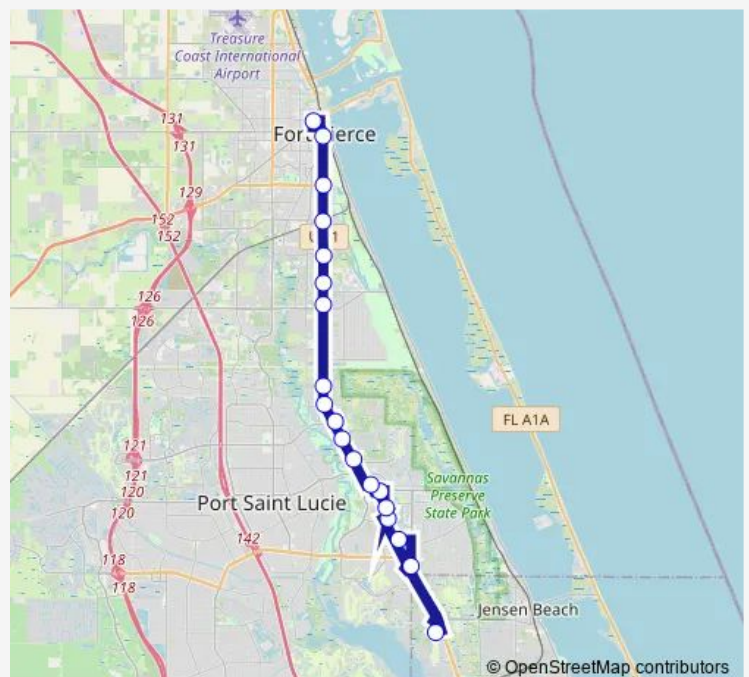

Eastport Plaza

County Annex

Midport 1 Villas - (South)

CVS Pharmacy - (Lyngate Dr)

Town Center Staples

Walmart

Treasure Coast Square Mall

Route schedule

Route info

Direction: Savannah Club Blvd

Stops: 9

Trip Duration: 0 hour 27 min

■ Route 1

Direction

Fort Pierce Intermodal Transit Facility — Treasure Coast Square Mall

21 stops

[Open route schedule](#)

Fort Pierce Intermodal Transit Facility

Benton Building

Cash America

K-Mart Plaza

Sabal Palm Plaza

Twin Vee

Farmers Market

County Annex

Midport 1 Villas - (South)

CVS Pharmacy - (Lyngate Dr)

Town Center Staples

Walmart

Treasure Coast Square Mall

Route schedule

Fort Pierce Intermodal Transit Facility — Treasure Coast Square Mall