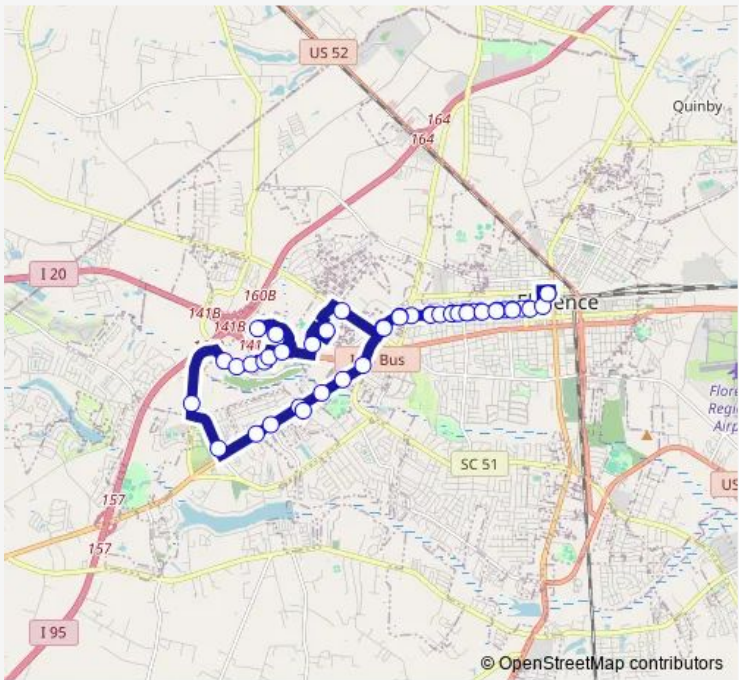

Bus Route 1 Florence Route 1

[Go to website](#)

Direction
 Florence Transit Center — Florence Transit Center
 47 stops
[Open route schedule](#)

- Florence Transit Center
- Federal Building (outbound)
- 543 W. Evans St Parham Law (outbound)
- W. Evans St & Lawson St (outbound)
- W. Evans St & Harrell St (outbound)
- W. Evans St before Pinnacle (outbound)
- W. Evans St & N. Franklin Dr (outbound)
- W. Evans St & N. Calhoun Dr (outbound)
- W. Evans St & N. Edisto Dr (outbound)
- W. Evans St & N. Dabney Dr (outbound)
- SC Works (outbound)
- Bb&T Building (outbound)
- Post Office (outbound)
- Old K-Mart (outbound)
- W. Evans St (Jiffy Lube/Lidl)
- W. Palmetto (Creekside Apts)
- W. Palmetto (Phil's Bicycle World)
- W. Palmetto St & Ashley Hall Dr
- Florence Housing Authority
- 2843 W. Palmetto St (Mary's Nails)
- 2923 W. Palmetto St (First Assembly of God)

Route schedule
 Florence Transit Center — Florence Transit Center

Monday	06:00-17:00
Tuesday	06:00-17:00
Wednesday	06:00-17:00
Thursday	06:00-17:00
Friday	06:00-17:00
Saturday	—
Sunday	—

Route info
 Direction: Florence Transit Center
 Stops: 47
 Trip Duration: 0 hour 47 min

Route 1 — Florence Route 1 **BusMaps**

Old Ebenezer Rd (Food Lion)

S. Ebenezer Rd (Baptist Church)

Homewood Suites

3400 W. Radio Dr (Swamp Fox Cinemas)

Florence Center

Hospitality Blvd

Old Toys R Us

SC Works (inbound)

W. Evans St & S. Sunset Dr (inbound)

1326 W. Evans St & S. Dabney Dr (inbound)

1308 W. Evans St (inbound)

Old Town Square 1210 W. Evans St (inbound)

W Evans St & S Franklin Dr (inbound)

Finklea Law 810 W. Evans St (inbound)