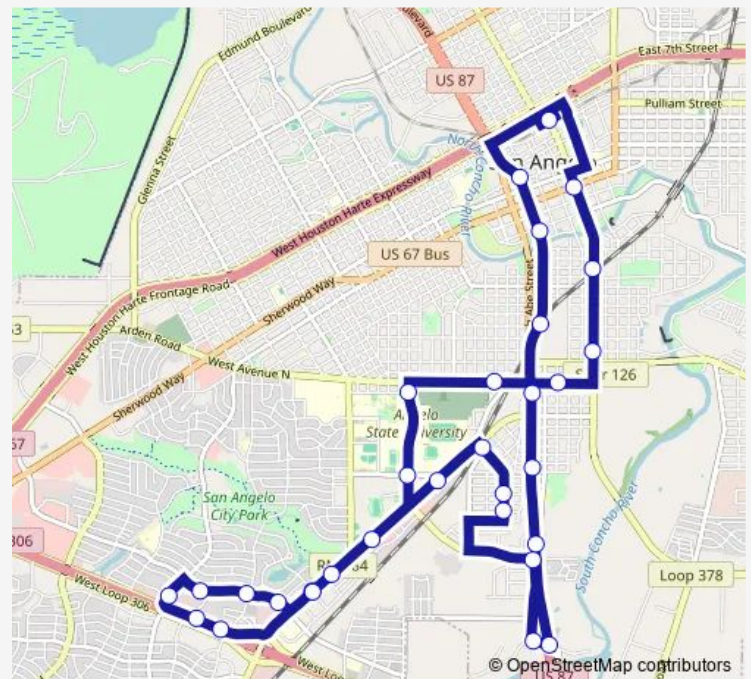

Cork-n-Pig

Stripes

Truman St & Ave Z

Route schedule

San Angelo Transit Center — People Ready

Monday 06:30-19:30

Tuesday 06:30-19:30

Wednesday 06:30-19:30

Thursday 06:30-19:30

Friday 06:30-19:30

Saturday 07:30-18:30

Sunday —

Route info

Direction: San Angelo Transit Center

Stops: 31

Trip Duration: 0 hour 50 min

Route 1

BusMaps

San Angelo Day Nursery

Roxie's Diner

Bella Vista Apts.

7-11

Walmart

Bowles Heating and Cooling

Stripes

Denny's & Cross Keys Apts.

Ymca

People Ready

Route 1 Bus time schedules and route maps are available in an offline PDF at busmaps.com. Use the busmaps.com website to see live bus times, train schedule or subway schedule, and step-by-step directions for all public transit in San Angelo