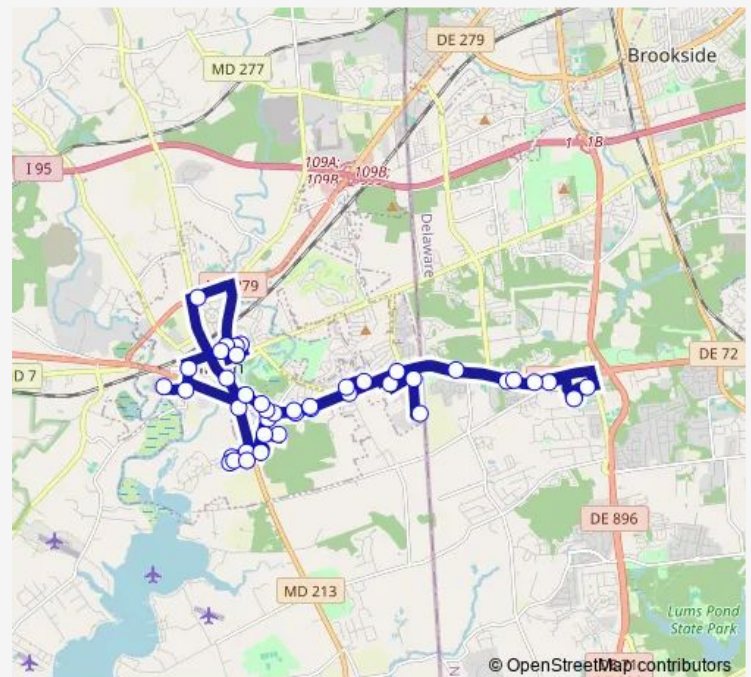

### Direction

200 Chesapeake Blvd — 150 E. Main St.

40 stops

[Open route schedule](#)

200 Chesapeake Blvd

150 E. Main St.

High & South Sts.

Elkton Senior Apts.

### Route schedule

200 Chesapeake Blvd — 150 E. Main St.

Monday	05:30
Tuesday	05:30
Wednesday	05:30
Thursday	05:30
Friday	05:30
Saturday	—
Sunday	—

### Route info

Direction: 200 Chesapeake Blvd

Stops: 40

Trip Duration: 1 hour 15 min

Route 1 — Glasgow Connection

RT 40 - Maloney Rd.

Super Wal-Mart

RT 40 - Kohls

## Route info

Direction: 150 E. Main St.

Stops: 43

Trip Duration: 1 hour 23 min

RT 40 - Kohls

RT 40 - John Deere

Safeway - Food Court Entrance

Peoples Plaza - Dart interconnection