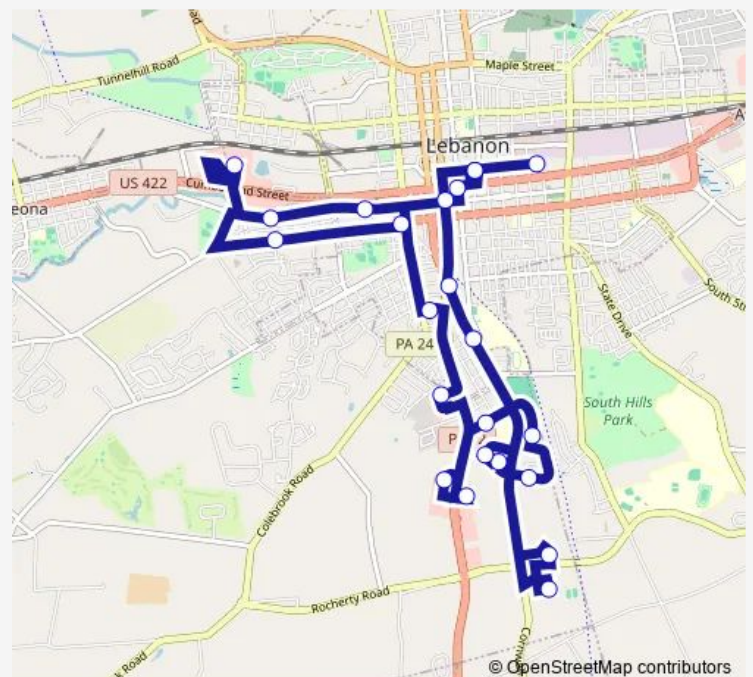

### Route schedule

Garage — Transfer Station

Monday 06:25-15:30

Tuesday 06:25-15:30

Wednesday 06:25-15:30

Thursday 06:25-15:30

Friday 06:25-15:30

Saturday 07:55-15:00

### Route info

Direction: Garage

Stops: 23

Trip Duration: 1 hour 0 min

Route 1

9th and Chestnut Streets

Transfer Station

**Direction**

Transfer Station — Garage

23 stops

[Open route schedule](#)

Transfer Station

8th and Cumberland Streets

Walnut St. &amp; 12th St.

Walnut St. &amp; 20th St.

Lebanon Valley Mall

## Route info

Direction: Transfer Station

Stops: 23

Trip Duration: 0 hour 57 min

Route 1 Bus time schedules and route maps are available in an offline PDF at [busmaps.com](https://busmaps.com). Use the [busmaps.com](https://busmaps.com) website to see live bus times, train schedule or subway schedule, and step-by-step directions for all public transit in Lebanon