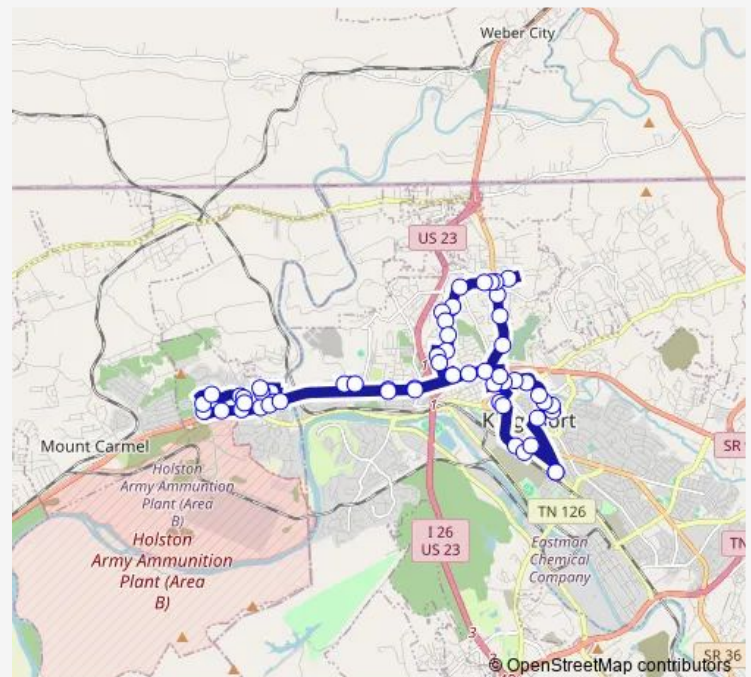

### Route schedule

Transit Office — Transit Office

Monday 07:30

Tuesday 07:30

Wednesday 07:30

Thursday 07:30

Friday 07:30

Saturday —

### Route info

Direction: Transit Office

Stops: 56

Trip Duration: 0 hour 54 min

Route 1

Fairview at Pendleton

Lake at Fairview

Stonecrest Apartments