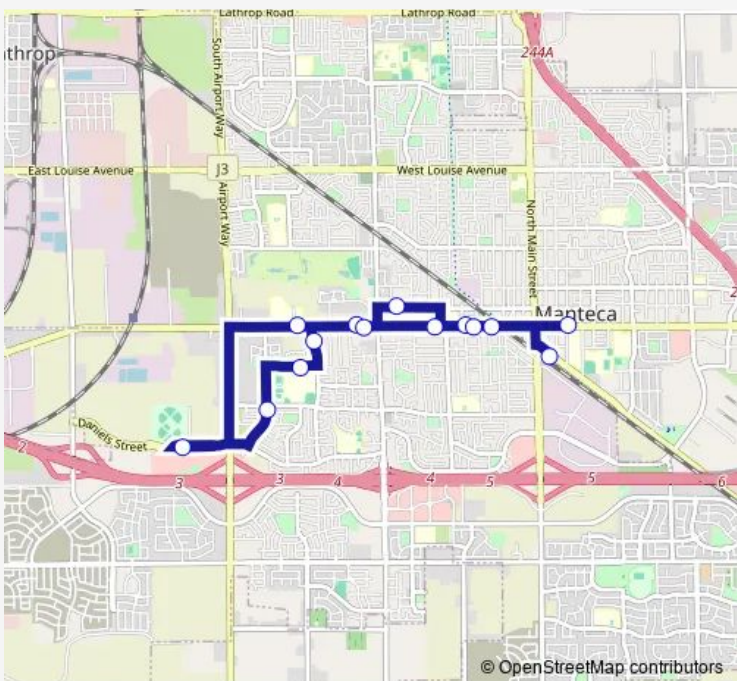

## Bus Route 1

[Go to website](#)

**Direction**  
 E Yosemite Ave At S Sherman Ave — Transit Center  
 14 stops  
[Open route schedule](#)

- E Yosemite Ave At S Sherman Ave
- W. Yosemite Ave At N Veach Ave
- Center St At Magnolia Ave
- W. Yosemite Ave At Union Rd
- W. Yosemite Ave At St Dominics Dr
- Stadium Center At Daniels St
- Fishback Rd At Wawona St
- Thomas St At Enrico Ln
- W. Yosemite Ave At Union Rd
- Winters Dr at Yosemite Ave
- W. Yosemite Ave At Walnut Ave
- W. Yosemite Ave At Sequoia Ave
- W. Yosemite Ave At Pierce Ave
- Transit Center

Route schedule  
 E Yosemite Ave At S Sherman Ave — Transit Center

Monday	06:23-18:23
Tuesday	06:23-18:23
Wednesday	06:23-18:23
Thursday	06:23-18:23
Friday	06:23-18:23
Saturday	09:23-15:23
Sunday	—

Route info  
 Direction: E Yosemite Ave At S Sherman Ave  
 Stops: 14  
 Trip Duration: 0 hour 31 min

## Direction

Transit Center — E Yosemite Ave At S Sherman Ave

18 stops

[Open route schedule](#)

Transit Center

E Yosemite Ave At N Sherman Ave

E Yosemite Ave At N Powers Ave

E Yosemite Ave At Spreckles Ave

## Route info

Direction: Transit Center

Stops: 18

Trip Duration: 0 hour 23 min

Route 1 Bus time schedules and route maps are available in an offline PDF at [busmaps.com](https://busmaps.com). Use the [busmaps.com](https://busmaps.com) website to see live bus times, train schedule or subway schedule, and step-by-step directions for all public transit in Manteca