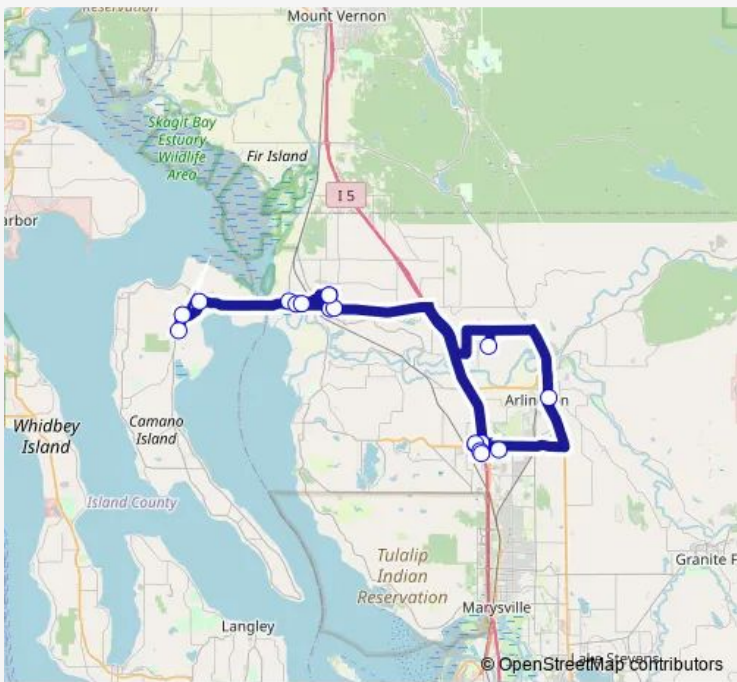

Bus Route 1 Counterclockwise thru Arlington

[Go to website](#)

Direction
 Lincoln Hill Retirement Community — Lincoln Hill Retirement Community

17 stops

[Open route schedule](#)

- Lincoln Hill Retirement Community
- Ymca
- Haggen
- Everett Clinic - Smokey Point
- Planet Fitness (2517 172nd St Ne)
- Target (16818 Twin Lakes Ave)
- Costco Wholesale (16616 Twin Lakes Ave)
- Walmart Supercenter (4010 172nd St Ne)
- Safeway - Arlington (20500 Olympic Pl)
- Angel of the Winds Casino
- Terry's Corner Park and Ride
- Camano Center
- IGA / Subway (Camano Plaza)
- Stanwood Camano Food Bank
- Skagit Regional Clinic - Stanwood
- Qfc
- Lincoln Hill Retirement Community

Route schedule
 Lincoln Hill Retirement Community — Lincoln Hill Retirement Community

Monday	09:00-14:30
Tuesday	09:00-14:30
Wednesday	09:00-14:30
Thursday	09:00-14:30
Friday	09:00-14:30
Saturday	—
Sunday	—

Route info

Direction: Lincoln Hill Retirement Community

Stops: 17

Trip Duration: 2 hour 35 min

Route 1 Bus time schedules and route maps are available in an offline PDF at busmaps.com. Use the busmaps.com website to see live bus times, train schedule or subway schedule, and step-by-step directions for all public transit in Smokey Point