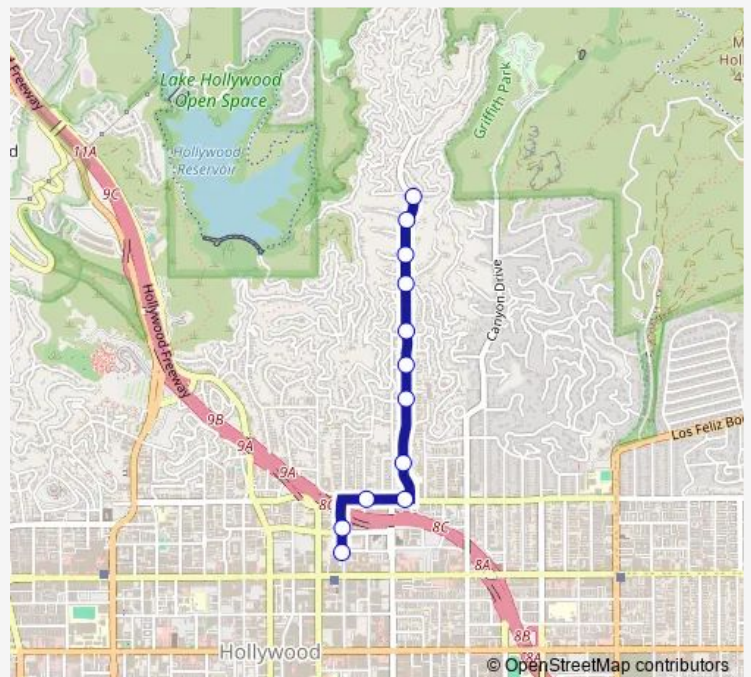

Bus Beachwood Canyon Dash Beachwood Canyon

[Go to website](#)

Direction

Argyle & Hollywood Depart — Beachwood & Westshire

14 stops

[Open route schedule](#)

Argyle & Hollywood Depart

Vine & Sunset Blvd

Beachwood & Cheremoya Ave

Beachwood & Glen Alder

Beachwood & Glen Oak

Beachwood & Westshire

Route schedule

Argyle & Hollywood Depart — Beachwood & Westshire

Monday 06:45-19:40

Tuesday 06:45-19:40

Wednesday 06:45-19:40

Thursday 06:45-19:40

Friday 06:45-19:40

Saturday 07:10-18:00

Sunday 09:15-18:00

Route info

Direction: Argyle & Hollywood Depart

Stops: 14

Trip Duration: 0 hour 12 min

Beachwood Canyon — Dash Beachwood Canyon

Direction

Beachwood & Westshire — Argyle & Hollywood Arrive

12 stops

[Open route schedule](#)

Beachwood & Westshire

Beachwood & Glen Oak