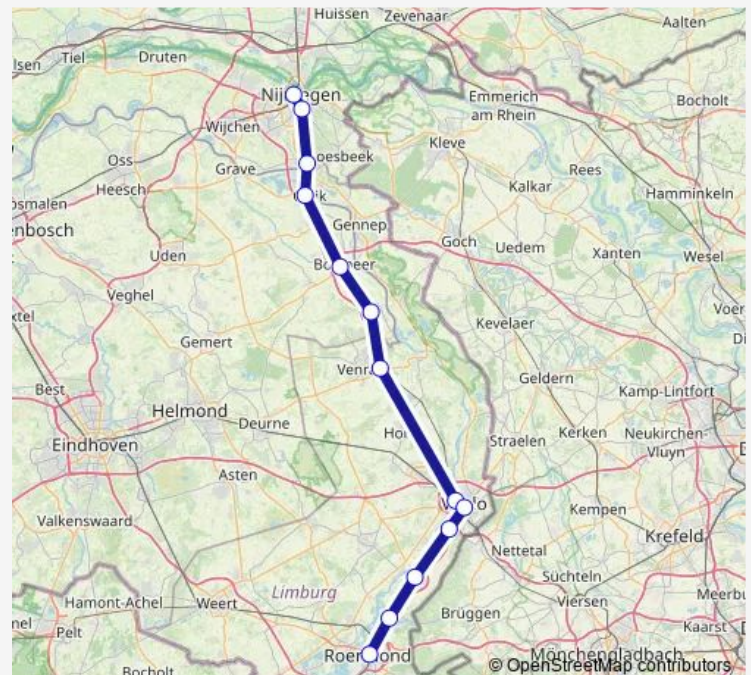

Beesel, Reuver Bf

Roermond, Swalmen Bf

Roermond, Bf

Route schedule

Nijmegen, Bf — Roermond, Bf

Monday	05:33-00:08 ⁺¹
Tuesday	05:33-00:08 ⁺¹
Wednesday	05:33-00:08 ⁺¹
Thursday	05:33-00:08 ⁺¹
Friday	05:33-00:08 ⁺¹
Saturday	06:33-00:08 ⁺¹
Sunday	07:33-00:08 ⁺¹

Route info

Direction: Nijmegen, Bf

Stops: 13

Trip Duration: 1 hour 18 min

■ Rs11

Direction

Roermond, Bf — Nijmegen, Bf

13 stops

[Open route schedule](#)

Roermond, Bf

Roermond, Swalmen Bf

Beesel, Reuver Bf

Venlo, Tegelen Bf

Venlo, Bf

Venlo, Blerick Bf

Venray, Bf

Monday	05:10-00:34 ⁺¹
Tuesday	04:59-00:34 ⁺¹
Wednesday	04:59-00:34 ⁺¹
Thursday	04:59-00:34 ⁺¹
Friday	04:59-00:34 ⁺¹
Saturday	05:59-00:34 ⁺¹
Sunday	06:59-00:34 ⁺¹

Route info

Direction: Roermond, Bf

Stops: 13