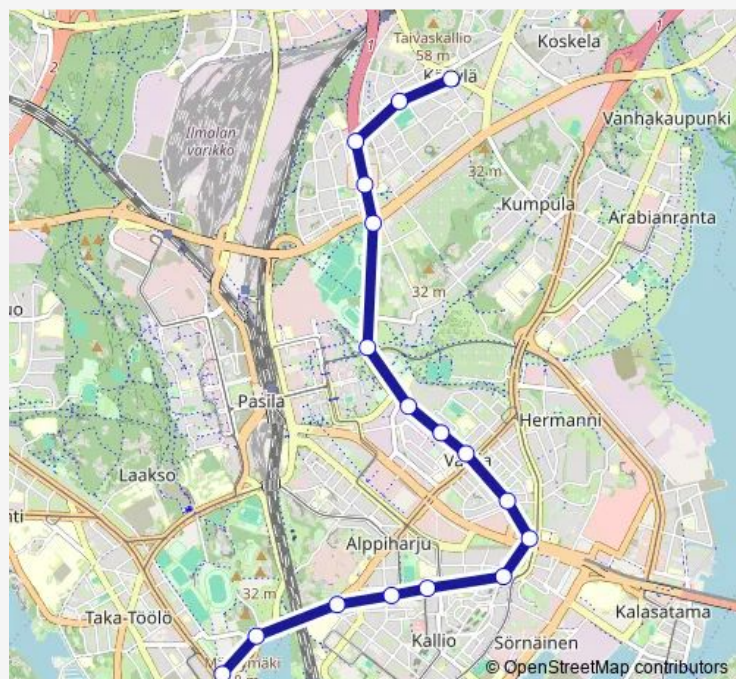

### Route schedule

Pohjolanaukio — Ooppera

Monday 21:51

Tuesday 21:51

Wednesday 21:51

Thursday 21:51

Friday 21:51

Saturday —

### Route info

Direction: Pohjolanaukio

Stops: 17

Trip Duration: 0 hour 19 min

■ 1H — Käpylä - Sörnäinen (M) - Ooppera

1H Tram time schedules and route maps are available in an offline PDF at [busmaps.com](https://busmaps.com). Use the [busmaps.com](https://busmaps.com) website to see live bus times, train schedule or subway schedule, and step-by-step directions for all public transit in Helsinki