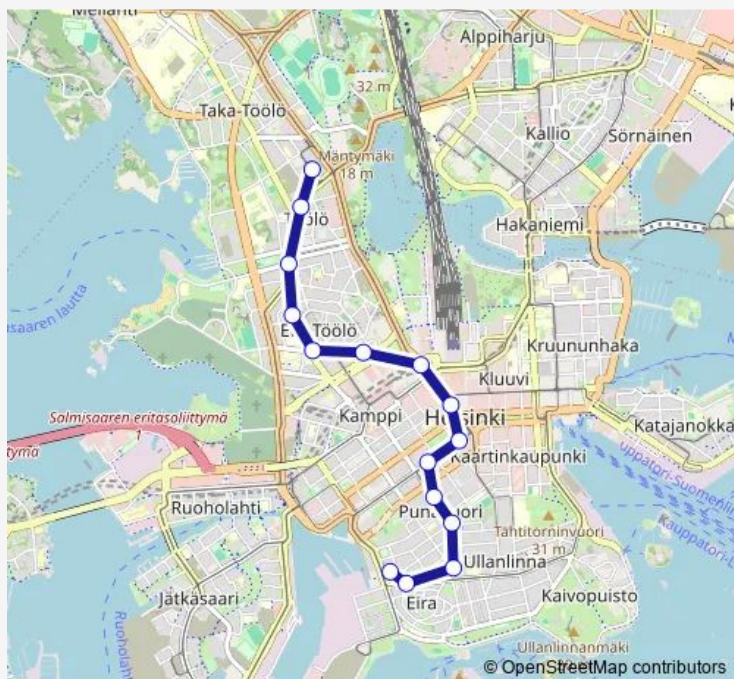

### Route schedule

Telakkakatu — Ruusulankatu

Monday 21:54

Tuesday 21:54

Wednesday 21:54

Thursday 21:54

Friday 21:54

Saturday —

### Route info

Direction: Telakkakatu

Stops: 15

Trip Duration: 0 hour 19 min

■ 1H — Eira - Ruusulankatu

1H Tram time schedules and route maps are available in an offline PDF at [busmaps.com](https://busmaps.com). Use the [busmaps.com](https://busmaps.com) website to see live bus times, train schedule or subway schedule, and step-by-step directions for all public transit in Helsinki