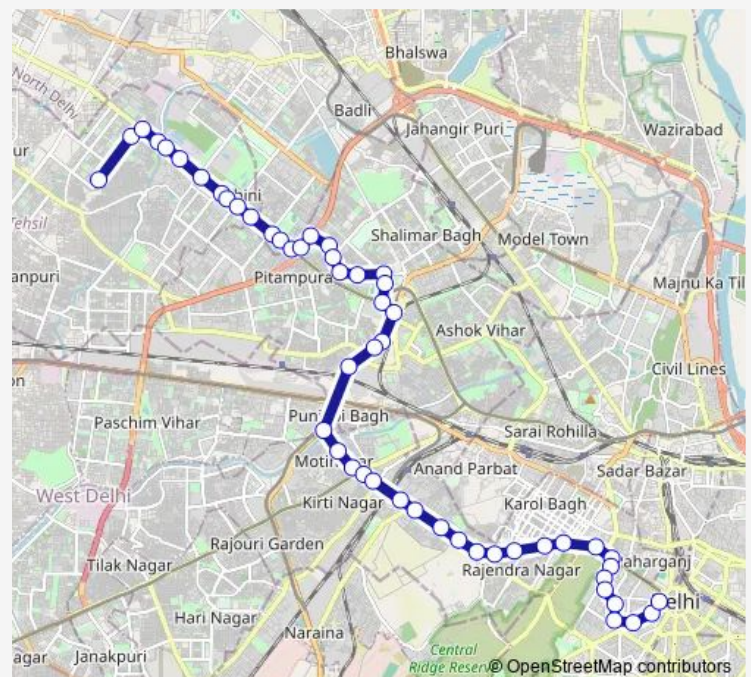

Thursday 09:40-21:30

Friday 09:40-21:30

Saturday 09:40-21:30

Sunday 09:40-21:30

Route info

Direction: Rohini Sec 23 Pkt 1 (Green Hill Aptt.)

Stops: 51

Trip Duration: 1 hour 33 min