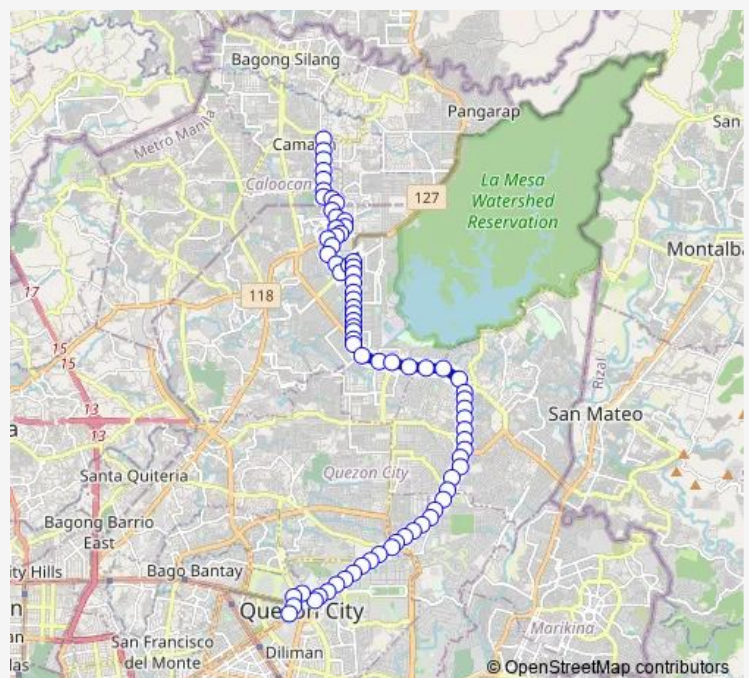

Robinsons Nova Market, Quirino Highway, Caloocan City

Novastop, Quirino Highway, Caloocan City

Belfast / Bulalakaw Intersection, Quezon City

Belfast / SM Fairview Intersection, Quezon City

Route schedule

Camarin Road / Ilang - Ilang Intersection, Caloocan City —
Quezon Avenue, Quezon City

Monday 00:00

Tuesday 00:00

Wednesday 00:00

Thursday 00:00

Friday 00:00

Saturday 00:00

Sunday 00:00

Route info

Direction: Camarin Road / Ilang - Ilang Intersection,
Caloocan City

Stops: 74

Trip Duration: 1 hour 30 min

■ Camarin - QMC Philcoa

Belfast / Bishop Avenue Intersection, Quezon City

Mindanao Avenue / Belfast Intersection, Quezon City