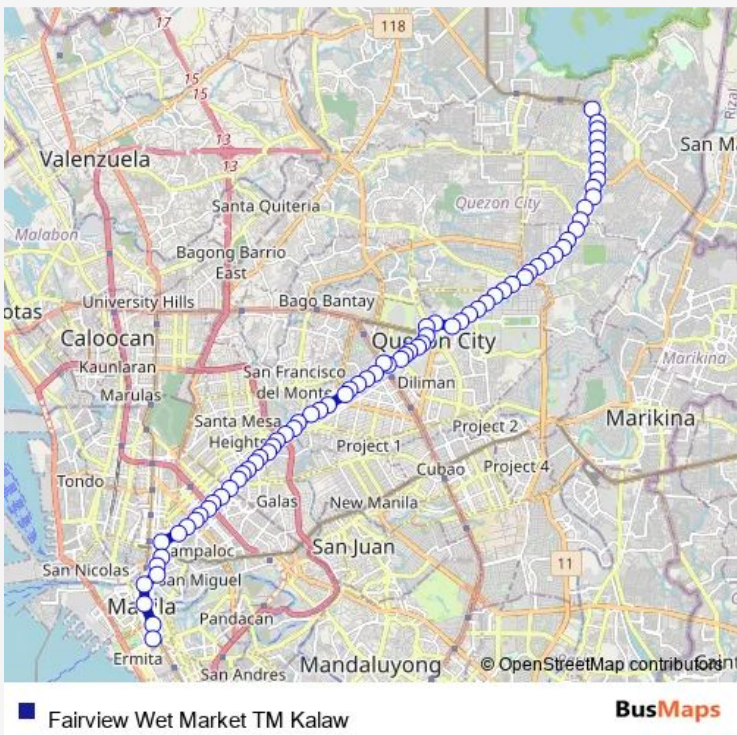

Bus Fairview Wet Market TM Kalaw

[Go to website](#)

**Direction**  
 Commonwealth Avenue, Quezon City — T.M. Kalaw, Manila  
 73 stops  
[Open route schedule](#)

- Commonwealth Avenue, Quezon City
- Commonwealth Avenue / IBP Road Intersection, Quezon City
- Commonwealth Avenue, Quezon City
- Commonwealth Avenue, Quezon City
- Commonwealth Avenue, Quezon City
- Commonwealth Avenue / Kalayaan A Intersection, Quezon City
- Commonwealth Avenue, Quezon City
- Batasan Road / Commonwealth Avenue Intersection, Quezon City
- Commonwealth Avenue / Llang-Llang, Quezon City
- Commonwealth Avenue, Quezon City
- Our Lady of Mercy School, 14.680409, 121.084434
- Commonwealth Avenue / Capitol Homes Drive Intersection, Quezon City
- Mary The Queen College, Commonwealth Avenue, Quezon City
- Commonwealth Avenue, Quezon City
- Commonwealth Avenue, Quezon City
- Commonwealth Avenue / D Laura Intersection, Quezon City
- Commonwealth Avenue, Quezon City
- General Hospital, Commonwealth Avenue, Quezon City

Route schedule  
 Commonwealth Avenue, Quezon City — T.M. Kalaw, Manila

Monday	00:00
Tuesday	00:00
Wednesday	00:00
Thursday	00:00
Friday	00:00
Saturday	00:00
Sunday	00:00

Route info  
 Direction: Commonwealth Avenue, Quezon City  
 Stops: 73  
 Trip Duration: 1 hour 36 min

Loyola Memorial Chapel, Commonwealth Avenue, Quezon City

Commonwealth Avenue, Quezon City

St Peter Chapels, Commonwealth Avenue, Quezon City

Commonwealth Avenue / Central Avenue Intersection, Quezon City

Elliptical Rd / North Avenue Intersection, Quezon City

Quezon Avenue, Quezon City

Quezon Avenue (North Triangle), Quezon City

Quezon Avenue, Quezon City

Childrens Medical Center, Quezon Avenue, Quezon City