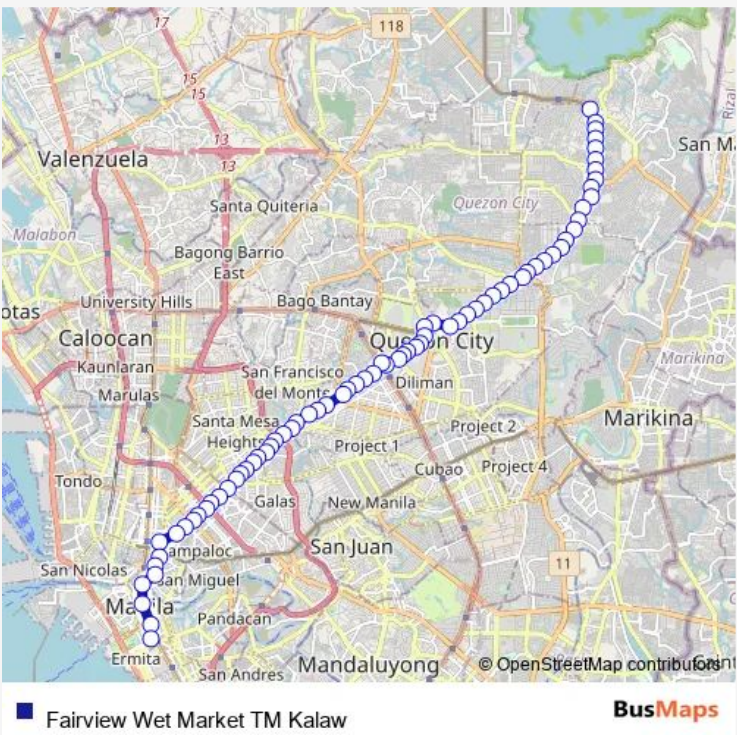

Bus Fairview Wet Market TM Kalaw

[Go to website](#)

Direction
 Commonwealth Avenue, Quezon City — T.M. Kalaw, Manila
 73 stops
[Open route schedule](#)

- Commonwealth Avenue, Quezon City
- Commonwealth Avenue / IBP Road Intersection, Quezon City
- Commonwealth Avenue, Quezon City
- Commonwealth Avenue, Quezon City
- Commonwealth Avenue, Quezon City
- Commonwealth Avenue / Kalayaan A Intersection, Quezon City
- Commonwealth Avenue, Quezon City
- Batasan Road / Commonwealth Avenue Intersection, Quezon City
- Commonwealth Avenue / Llang-Llang, Quezon City
- Commonwealth Avenue, Quezon City
- Our Lady of Mercy School, 14.680409, 121.084434
- Commonwealth Avenue / Capitol Homes Drive Intersection, Quezon City
- Mary The Queen College, Commonwealth Avenue, Quezon City
- Commonwealth Avenue, Quezon City
- Commonwealth Avenue, Quezon City
- Commonwealth Avenue / D Laura Intersection, Quezon City
- Commonwealth Avenue, Quezon City
- General Hospital, Commonwealth Avenue, Quezon City

Route schedule
 Commonwealth Avenue, Quezon City — T.M. Kalaw, Manila

Monday	00:00
Tuesday	00:00
Wednesday	00:00
Thursday	00:00
Friday	00:00
Saturday	00:00
Sunday	00:00

Route info
 Direction: Commonwealth Avenue, Quezon City
 Stops: 73
 Trip Duration: 1 hour 36 min

Loyola Memorial Chapel, Commonwealth Avenue, Quezon City

Commonwealth Avenue, Quezon City

St Peter Chapels, Commonwealth Avenue, Quezon City

Commonwealth Avenue / Central Avenue Intersection, Quezon City

Elliptical Rd / North Avenue Intersection, Quezon City

Quezon Avenue, Quezon City

Quezon Avenue (North Triangle), Quezon City

Quezon Avenue, Quezon City

Childrens Medical Center, Quezon Avenue, Quezon City