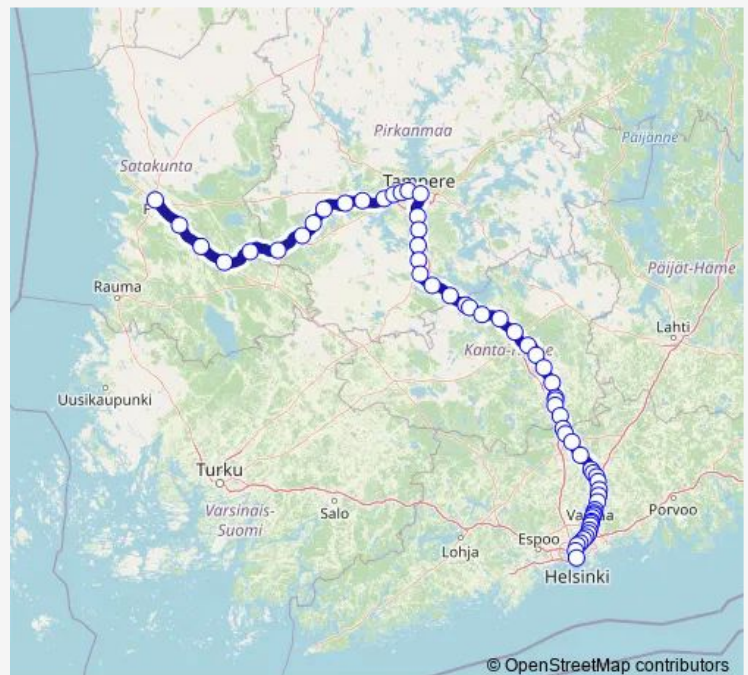

Lempäälä

Mattila

Viiala

Route schedule

Pori — Helsinki

Monday —

Tuesday —

Wednesday 12:12

Thursday —

Friday 12:12

Saturday —

Sunday —

Route info

Direction: Pori

Stops: 62

Trip Duration: 3 hour 42 min

■ S 178 — Pori - Helsinki

BusMaps

Toijala

Kuurila

Vinnilä

Iittala

Leteensuu

Parola