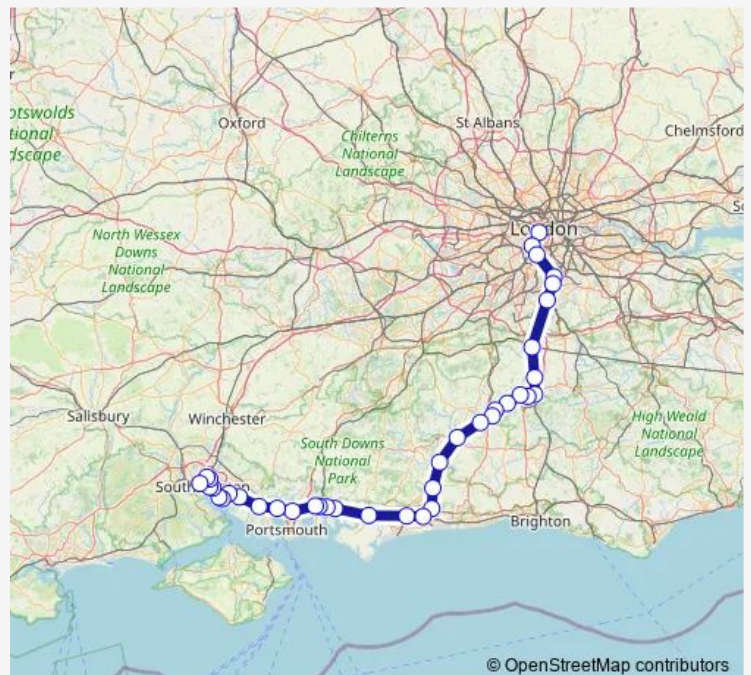

Thursday 19:35-20:35

Friday 19:35-20:35

Saturday 19:35-20:35

Sunday —

Route info

Direction: London Victoria

Stops: 31

Trip Duration: 2 hour 40 min

■ Sn:Vic->Sou — SN train service from VIC to Sou

Warblington

Havant

Bedhampton

Cosham

Portchester

Fareham

Swanwick

Sunday —

Route info

Direction: London Victoria

Stops: 38

Trip Duration: 2 hour 58 min

Havant
Cosham
Portchester
Fareham
Swanwick
Bursledon
Hamble
Netley
Sholing
Woolston
Bitterne
St Denys
Southampton Central