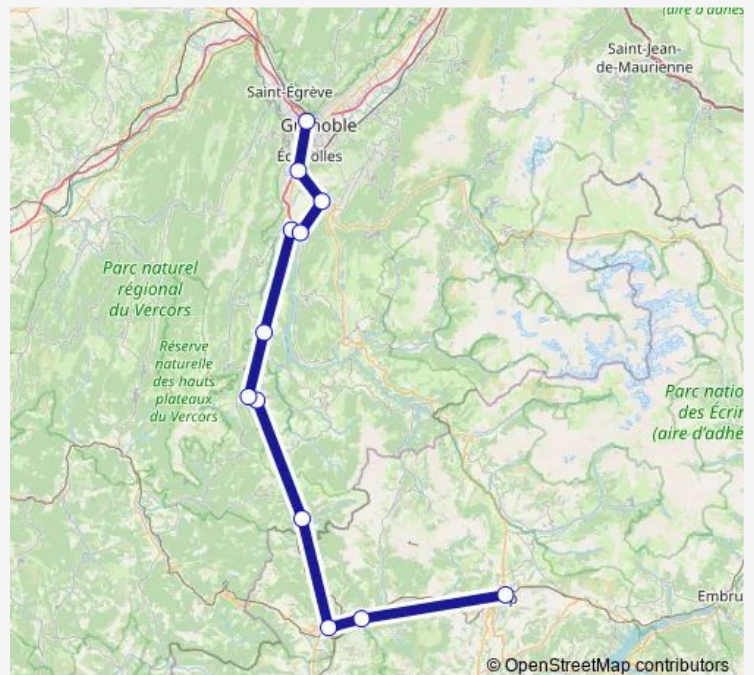

Bus P24

[Go to website](#)

Direction

undefined — undefined

0 stops

[Open route schedule](#)

Route schedule

undefined — undefined

Monday	—
Tuesday	06:57
Wednesday	06:57
Thursday	06:57
Friday	—
Saturday	—
Sunday	—

Route info

Direction:

Stops: 0

Trip Duration: — min

■ P24

Direction

Grenoble-Gare-Routière — Gap

Stops: 12

Trip Duration: 2 hour 50 min

Direction

Gap — Grenoble Europole

12 stops

[Open route schedule](#)

Gap

Veynes-Devoluy

Friday 06:16-19:05

Saturday 06:16-19:05

Sunday 07:09-19:05

Route info

Direction: Gap

Stops: 12

Trip Duration: 2 hour 55 min

Direction