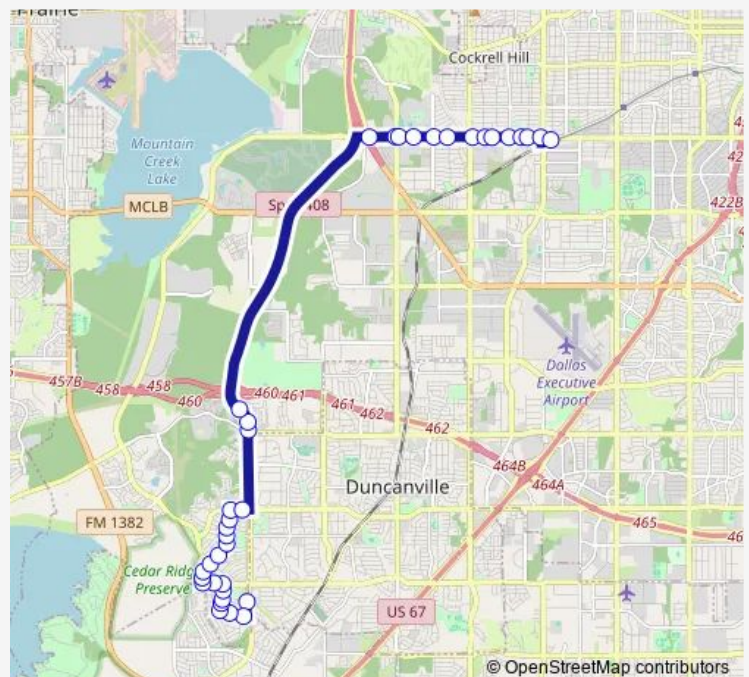

County View @ Bluestem - N - Ns

County View @ Christie - N - Ns

County View @ Elderberry - N - Ns

County View @ Wheatland - N - Ns

Wheatland @ Clark - E - Mb

Clark @ Camp Wisdom - N - Fs

Route schedule

Clark @ Cloverglen - S - Ns — Westmoreland Station

Monday 04:45-00:45⁺¹

Tuesday 04:45-00:45⁺¹

Wednesday 04:45-00:45⁺¹

Thursday 04:45-00:45⁺¹

Friday 04:45-00:45⁺¹

Saturday 04:45-00:45⁺¹

Sunday 04:45-00:45⁺¹

Route info

Direction: Clark @ Cloverglen - S - Ns

Stops: 37

Trip Duration: 0 hour 27 min

223 — Clark

Clark @ Clarkwood - N - Fs

Clark @ Clarkridge - N - Ns

Illinois @ Walton Walker - E - Fs

Illinois @ Duncanville - E - Fs

Wednesday 05:25-00:23⁺¹

Thursday 05:25-00:23⁺¹

Friday 05:25-00:23⁺¹

Saturday 05:25-00:23⁺¹

Sunday 05:25-00:23⁺¹

Route info

Direction: Westmoreland Station

Stops: 28