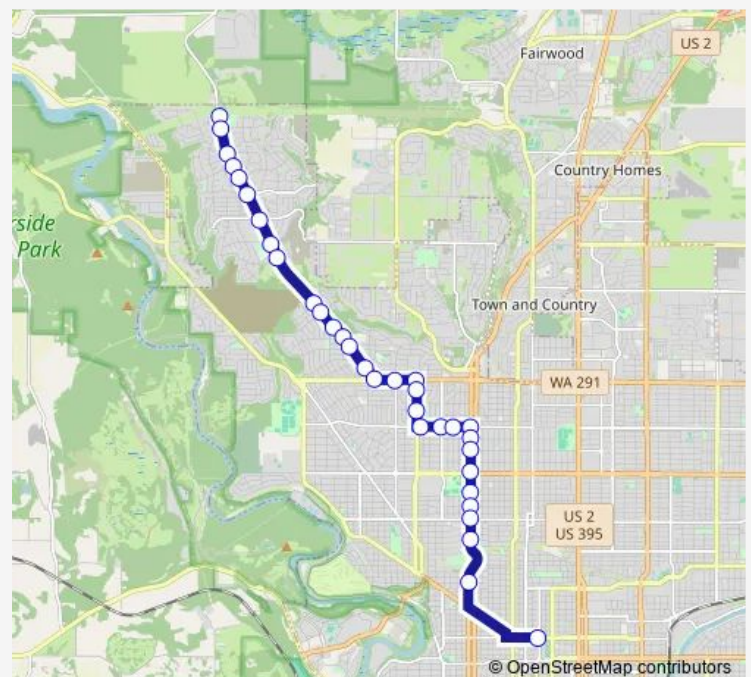

### Route schedule

Leave Indian Trail End of the Line — Indiana @ Howard

Monday 08:08

Tuesday 07:08

Wednesday 07:08

Thursday 07:08

Friday 07:08

Saturday —

### Route info

Direction: Leave Indian Trail End of the Line

Stops: 33

Trip Duration: 0 hour 34 min

223 — Shadle/Indian Trail

Rowan @ Belt

Rowan @ Cannon

Rowan @ Ash

## Route schedule

Indiana @ Howard — Leave Indian Trail End of the Line

Monday 14:41

Tuesday 14:41

Wednesday 14:41

Thursday 14:41

Friday 14:41

Saturday —

## Route info

Direction: Indiana @ Howard

Stops: 36

Trip Duration: 0 hour 30 min

Indian Trail @ Excell Ave

Indian Trail @ Kathleen

Indian Trail @ Strong Rd

Indian Trail @ Lowell