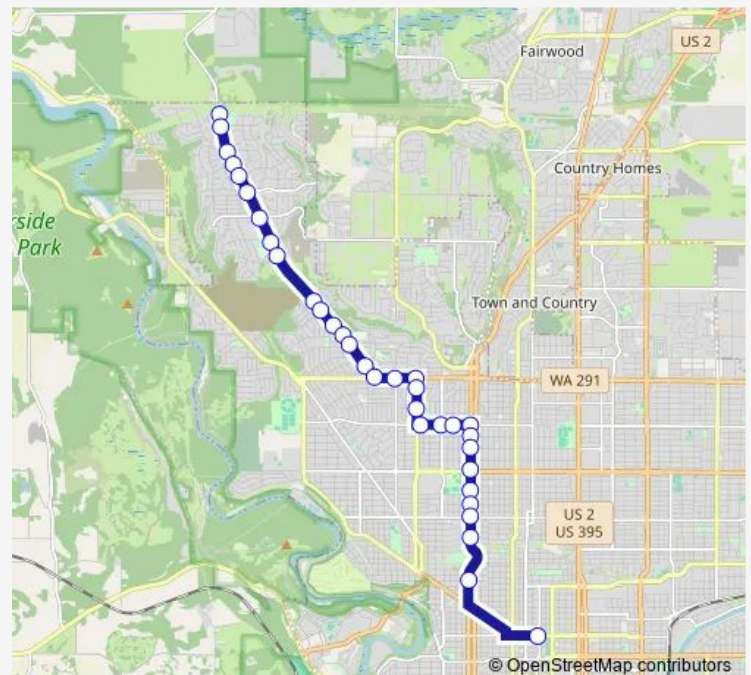

### Route schedule

Leave Indian Trail End of the Line — Indiana @ Howard

Monday 08:08

Tuesday 07:08

Wednesday 07:08

Thursday 07:08

Friday 07:08

Saturday —

### Route info

Direction: Leave Indian Trail End of the Line

Stops: 33

Trip Duration: 0 hour 34 min

223 — Shadle/Indian Trail

Rowan @ Belt

Rowan @ Cannon

Rowan @ Ash

## Route schedule

Indiana @ Howard — Leave Indian Trail End of the Line

Monday 14:41

Tuesday 14:41

Wednesday 14:41

Thursday 14:41

Friday 14:41

Saturday —

## Route info

Direction: Indiana @ Howard

Stops: 36

Trip Duration: 0 hour 30 min

Indian Trail @ Excell Ave

Indian Trail @ Kathleen

Indian Trail @ Strong Rd

Indian Trail @ Lowell