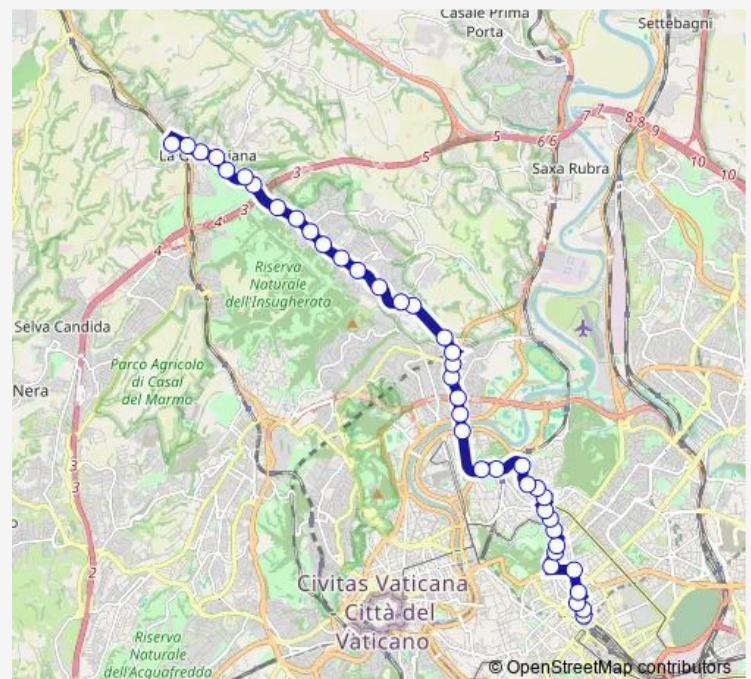

### Route schedule

Termini (MA-MB-Fs) — Staz.Ne LA Giustiniana (FI3)

Monday 05:06-24:00

Tuesday 05:06-24:00

Wednesday 05:06-24:00

Thursday 05:06-24:00

Friday 05:06-24:00

Saturday 05:05-24:00

### Route info

Direction: Termini (MA-MB-Fs)

Stops: 40

Trip Duration: 0 hour 43 min

■ 223

BusMaps

Villa Severini

Cassia/Vigna Clara (Fs)

## Route info

Direction: Staz.Ne LA Giustiniana (FI3)

Stops: 42

Trip Duration: 1 hour 13 min

Parioli/Acqua Acetosa

Parioli/Stuparich

Parioli/Santiago DEL Cile

Parioli/Secchi