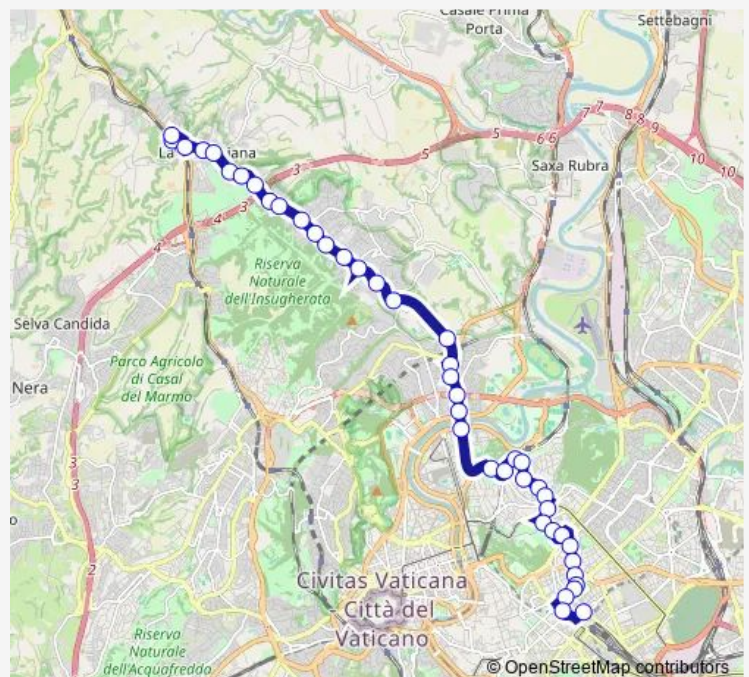

### Route schedule

Termini (MA-MB-FS) — STAZ.NE LA GIUSTINIANA (FL3)

Monday 05:06-24:00

Tuesday 05:06-24:00

Wednesday 05:06-24:00

Thursday 05:06-24:00

Friday 05:06-24:00

Saturday 05:05-24:00

### Route info

Direction: Termini (MA-MB-FS )

Stops: 38

Trip Duration: 0 hour 49 min

■ 223

BusMaps

Cassia/Fabbroni

Cassia/Inviolatella Borghese