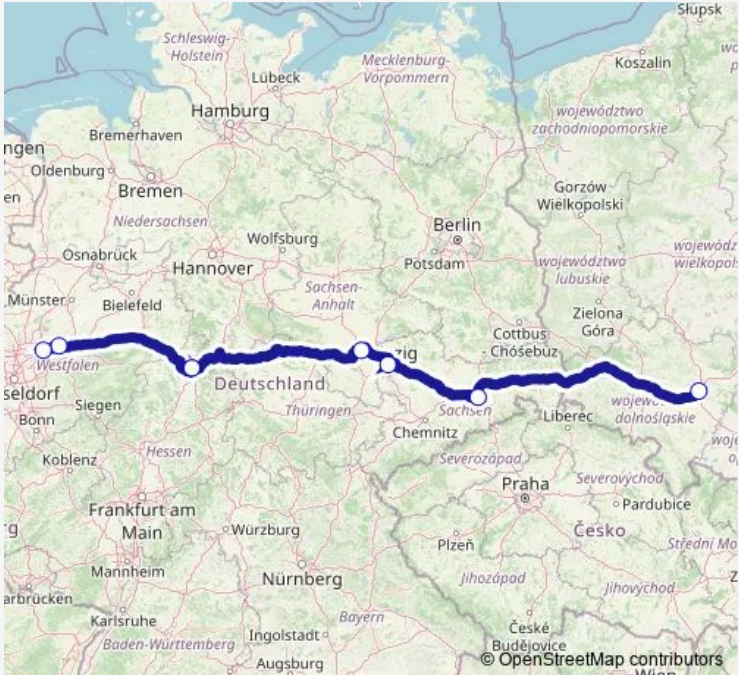

International Coach Service 223 Wroclaw - Dresden - Bochum

[Go to website](#)

Direction
 Wroclaw, Bus Station — Bochum Hbf
 8 stops
[Open route schedule](#)

- Wroclaw, Bus Station
- Dresden Hauptbahnhof
- Leipzig, Hauptbahnhof/Ostseite
- Halle (Saale), Hauptbahnhof/Zob
- Kassel Bahnhof Wilhelmshöhe
- Kassel Bahnhof Wilhelmshöhe
- Dortmund Hbf
- Bochum Hbf

Route schedule
 Wroclaw, Bus Station — Bochum Hbf

Monday	10:05
Tuesday	—
Wednesday	—
Thursday	10:05
Friday	10:05
Saturday	10:05
Sunday	10:05

Route info
 Direction: Wroclaw, Bus Station
 Stops: 8
 Trip Duration: 12 hour 0 min

Direction

Bochum Hbf — Wroclaw, Bus Station

8 stops

[Open route schedule](#)

Bochum Hbf

Dortmund Hbf

Kassel Bahnhof Wilhelmshöhe

Kassel Bahnhof Wilhelmshöhe

Route info

Direction: Bochum Hbf

Stops: 8

Trip Duration: 11 hour 50 min

223 International Coach Service time schedules and route maps are available in an offline PDF at busmaps.com. Use the busmaps.com website to see live bus times, train schedule or subway schedule, and step-by-step directions for all public transit in Kassel