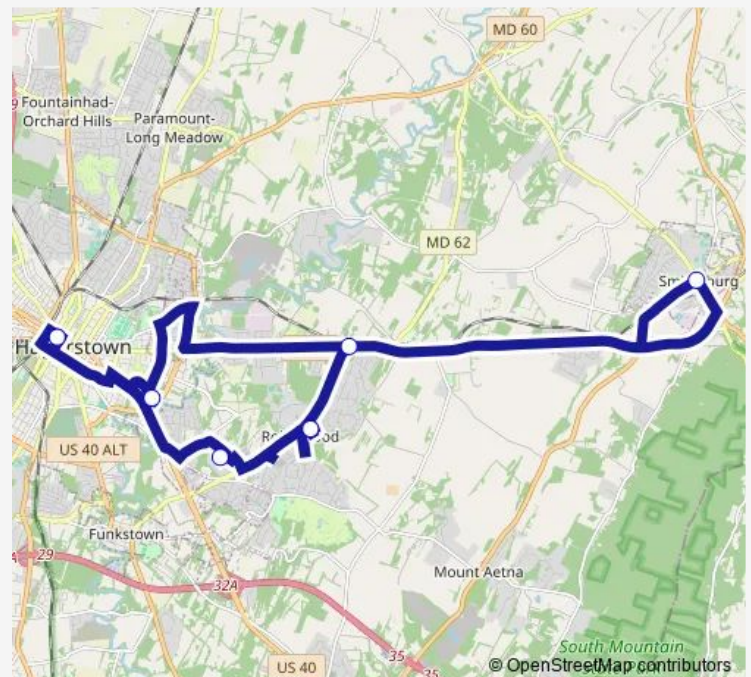

### Direction

Transfer Center — Transfer Center

7 stops

[Open route schedule](#)

Transfer Center

Meritus & Robinwood Centers

Stonecroft

Smithsburg

### Route schedule

Transfer Center — Transfer Center

Monday —

Tuesday —

Wednesday —

Thursday —

Friday —

Saturday 07:45-17:45

### Route info

Direction: Transfer Center

Stops: 7

Trip Duration: 1 hour 0 min

223 — Smithsburg (Saturday)

223 Bus time schedules and route maps are available in an offline PDF at [busmaps.com](https://busmaps.com). Use the [busmaps.com](https://busmaps.com) website to see live bus times, train schedule or subway schedule, and step-by-step directions for all public transit in Hagerstown