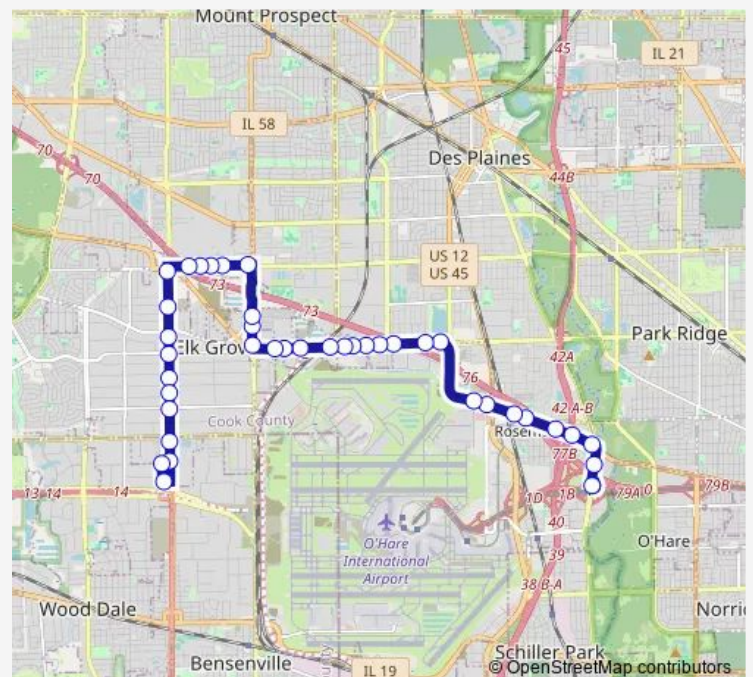

Thursday 04:59-00:10⁺¹

Friday 04:59-00:10⁺¹

Saturday 05:25-16:25

Sunday —

Route info

Direction: Rosemont CTA Station

Stops: 36

Trip Duration: 0 hour 31 min

223 — Elk Grove - Rosemont CTA Station

Elmhurst Rd & Greenleaf Ave

Elmhurst Rd & Lunt Ave

Elmhurst Rd & Pratt Blvd

Elmhurst Rd & Arthur Ave

Elmhurst Rd & Devon Ave

Devon Ave & Delta Ln

Devon Ave & United Ln

Devon Ave & Nicholas Blvd

Devon Ave & Ellis St

Devon Ave & Brickvale Dr

2052 Devon Ave

Busse Rd & Devon Ave

Busse Rd & Mark St

Tower Ln & Busse Rd

Tower Ln & Mark St

Route info

Direction: Tower Ln & Mark St

Stops: 25

Trip Duration: 0 hour 26 min

Direction

Rosemont CTA Station — Tower Ln & Mark St

39 stops

[Open route schedule](#)